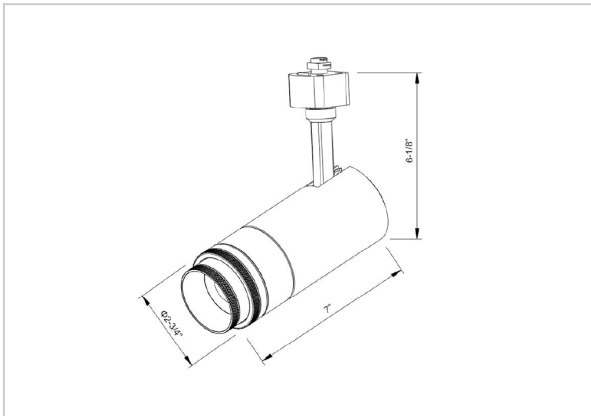

Optik Track Lights

ITEM SKU#: 662187490281

Product Code : IK-ROPTIKTL-30W-35K-BL-90C-ADB

Voltage	100 - 277 V AC, 50-60 Hz
Lumen Output	4200lm
Power	30W
Efficacy	140lm/w
CCT	3500K
CRI	>90
Beam Angle	15°
Light Distribution	Wide flood
LED Type	COB
LED Light Source	Osram SOLERIQ S 19
Start Time	Instant
Driver	Built in
Operating Position	Swiveling Type
Dimming	Triac Dimming
Construction	Track
Mounting Type	Track Light Structure
Heads	Single Head
Body Material	Aluminium Die cast
Finish	Black
Length	7-1/8"
Height	7-1/4"
Diameter	3"
Application Area	Indoor Applications

Beam Spread (Options)

Spot 15°		Medium 24°		Flood 36°		Wide Flood 60°	
ft	Ø	ft	Ø	ft	Ø	ft	Ø
3.0	0.72	3.0	1.41	3.0	2.03	3.0	3.15
9.0	2.15	9.0	4.22	9.0	6.09	9.0	9.45
15.0	3.58	15.0	7.04	15.0	10.15	15.0	15.75

Optik is a technologically advanced LED track light with incorporated electronic gear and chip on board. It also has a high-quality reflector with three different beam spreads. Moreover, the lamp housing of die-cast aluminum for optimal cooling allows the fixture to last longer than its traditional counterparts.