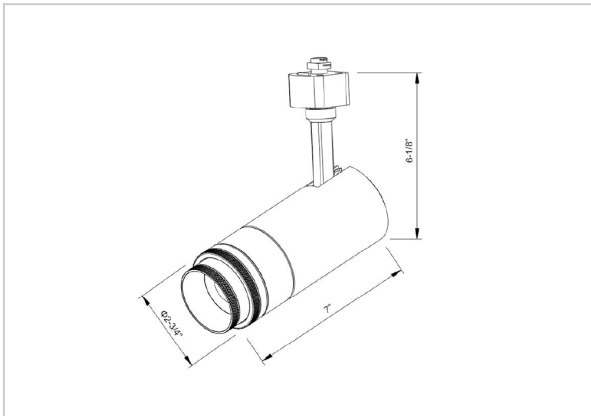

## Product Code : IK-ROPTIKTL-30W-30K-BL-90C-ADB

Voltage	100 - 277 V AC, 50-60 Hz
Lumen Output	4200lm
Power	30W
Efficacy	140lm/w
CCT	3000K
CRI	>90
Beam Angle	15°
Light Distribution	Wide flood
LED Type	COB
LED Light Source	Osram SOLERIQ S 19
Start Time	Instant
Driver	Built in
Operating Position	Swiveling Type
Dimming	Triac Dimming
Construction	Track
Mounting Type	Track Light Structure
Heads	Single Head
Body Material	Aluminium Die cast
Finish	Black
Length	7-1/8"
Height	7-1/4"
Diameter	3"
Application Area	Indoor Applications

### Beam Spread (Options)

Spot 15°		Medium 24°		Flood 36°		Wide Flood 60°	
ft	Ø	ft	Ø	ft	Ø	ft	Ø
3.0	0.72	3.0	1.41	3.0	2.03	3.0	3.15
9.0	2.15	9.0	4.22	9.0	6.09	9.0	9.45
15.0	3.58	15.0	7.04	15.0	10.15	15.0	15.75

Optik is a technologically advanced LED track light with incorporated electronic gear and chip on board. It also has a high-quality reflector with three different beam spreads. Moreover, the lamp housing of die-cast aluminum for optimal cooling allows the fixture to last longer than its traditional counterparts.