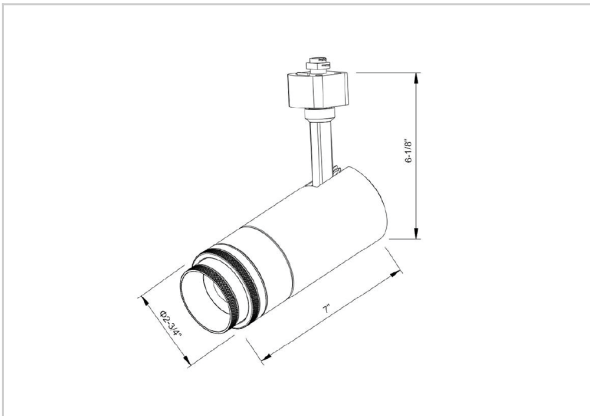

## Product Code : IK-ROPTIKTL-30W-27K-BL-90C-ADB

Voltage	100 - 277 V AC, 50-60 Hz
Lumen Output	4200lm
Power	30W
Efficacy	140lm/w
CCT	2700K
CRI	>90
Beam Angle	15°
Light Distribution	Wide flood
LED Type	COB
LED Light Source	Osram SOLERIQ S 19
Start Time	Instant
Driver	Built in
Operating Position	Swiveling Type
Dimming	Triac Dimming
Construction	Track
Mounting Type	Track Light Structure
Heads	Single Head
Body Material	Aluminium Die cast
Finish	Black
Length	7-1/8"
Height	7-1/4"
Diameter	3"
Application Area	Indoor Applications

### Beam Spread (Options)

Spot 15°		Medium 24°		Flood 36°		Wide Flood 60°	
ft	Ø	ft	Ø	ft	Ø	ft	Ø
3.0	0.72	3.0	1.41	3.0	2.03	3.0	3.15
9.0	2.15	9.0	4.22	9.0	6.09	9.0	9.45
15.0	3.58	15.0	7.04	15.0	10.15	15.0	15.75

Optik is a technologically advanced LED track light with incorporated electronic gear and chip on board. It also has a high-quality reflector with three different beam spreads. Moreover, the lamp housing of die-cast aluminum for optimal cooling allows the fixture to last longer than its traditional counterparts.