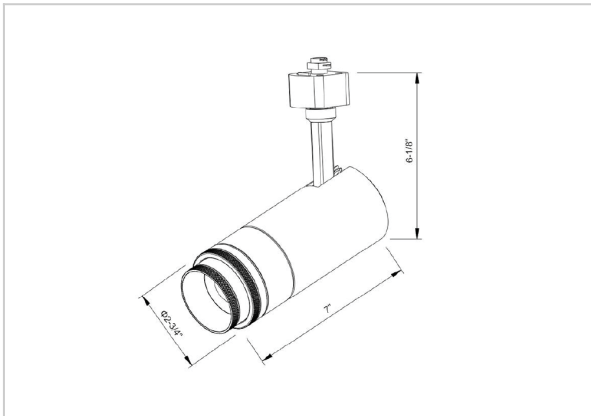

## Product Code : IK-ROPTIKTL-20W-35K-BL-90C-ADB

Voltage	100 - 277 V AC, 50-60 Hz
Lumen Output	2800lm
Power	20W
Efficacy	140lm/w
CCT	3500K
CRI	>90
Beam Angle	15°
Light Distribution	Wide flood
LED Type	COB
LED Light Source	Osram SOLERIQ S 19
Start Time	Instant
Driver	Built in
Operating Position	Swiveling Type
Dimming	Triac Dimming
Construction	Track
Mounting Type	Track Light Structure
Heads	Single Head
Body Material	Aluminium Die cast
Finish	Black
Length	6-1/4"
Height	6-3/4"
Diameter	2-1/2"
Application Area	Indoor Applications

### Beam Spread (Options)

Spot 15°		Medium 24°		Flood 36°		Wide Flood 60°	
ft	Ø	ft	Ø	ft	Ø	ft	Ø
3.0	0.72	3.0	1.41	3.0	2.03	3.0	3.15
9.0	2.15	9.0	4.22	9.0	6.09	9.0	9.45
15.0	3.58	15.0	7.04	15.0	10.15	15.0	15.75

Optik is a technologically advanced LED track light with incorporated electronic gear and chip on board. It also has a high-quality reflector with three different beam spreads. Moreover, the lamp housing of die-cast aluminum for optimal cooling allows the fixture to last longer than its traditional counterparts.