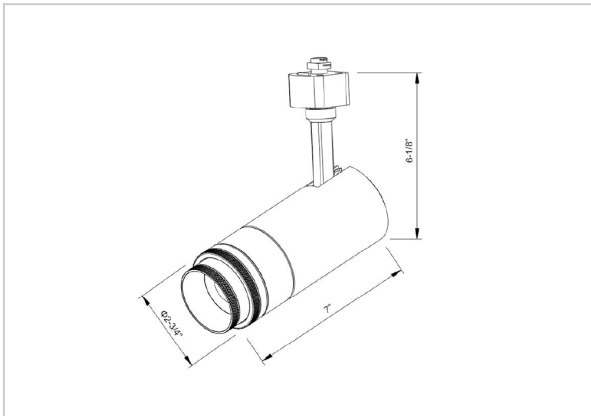

Optik Track Lights

ITEM SKU#: 662187490236

Product Code : IK-ROPTIKTL-20W-30K-BL-90C-ADB

Voltage	100 - 277 V AC, 50-60 Hz
Lumen Output	2800lm
Power	20W
Efficacy	140lm/w
CCT	3000K
CRI	>90
Beam Angle	15°
Light Distribution	Wide flood
LED Type	COB
LED Light Source	Osram SOLERIQ S 19
Start Time	Instant
Driver	Built in
Operating Position	Swiveling Type
Dimming	Triac Dimming
Construction	Track
Mounting Type	Track Light Structure
Heads	Single Head
Body Material	Aluminium Die cast
Finish	Black
Length	6-1/4"
Height	6-3/4"
Diameter	2-1/2"
Application Area	Indoor Applications

Beam Spread (Options)

Spot 15°		Medium 24°		Flood 36°		Wide Flood 60°	
ft	Ø	ft	Ø	ft	Ø	ft	Ø
3.0	0.72	3.0	1.41	3.0	2.03	3.0	3.15
9.0	2.15	9.0	4.22	9.0	6.09	9.0	9.45
15.0	3.58	15.0	7.04	15.0	10.15	15.0	15.75

Optik is a technologically advanced LED track light with incorporated electronic gear and chip on board. It also has a high-quality reflector with three different beam spreads. Moreover, the lamp housing of die-cast aluminum for optimal cooling allows the fixture to last longer than its traditional counterparts.