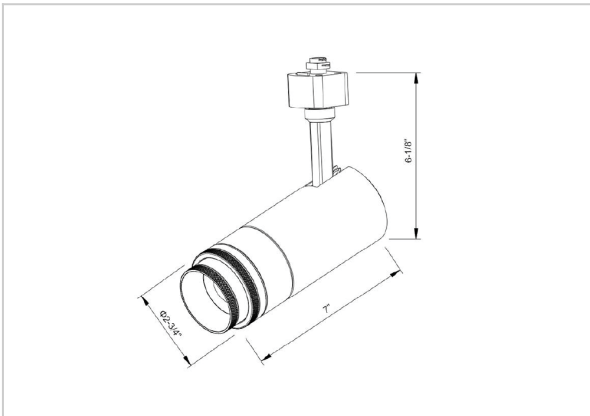

Optik Track Lights

ITEM SKU#: 662187490212

Product Code : IK-ROPTIKTL-15W-40K-BL-90C-ADB

Voltage	100 - 277 V AC, 50-60 Hz
Lumen Output	2100lm
Power	15W
Efficacy	140lm/w
CCT	4000K
CRI	>90
Beam Angle	15°
Light Distribution	Wide flood
LED Type	COB
LED Light Source	Osram SOLERIQ S 19
Start Time	Instant
Driver	Built in
Operating Position	Swiveling Type
Dimming	Triac Dimming
Construction	Track
Mounting Type	Track Light Structure
Heads	Single Head
Body Material	Aluminium Die cast
Finish	Black
Length	6-1/4"
Height	6-3/4"
Diameter	2-1/2"
Application Area	Indoor Applications

Beam Spread (Options)

Spot	15°	Medium	24°	Flood	36°	Wide Flood	60°
ft	Ø	ft	Ø	ft	Ø	ft	Ø
3.0	0.72	3.0	1.41	3.0	2.03	3.0	3.15
9.0	2.15	9.0	4.22	9.0	6.09	9.0	9.45
15.0	3.58	15.0	7.04	15.0	10.15	15.0	15.75

Optik is a technologically advanced LED track light with incorporated electronic gear and chip on board. It also has a high-quality reflector with three different beam spreads. Moreover, the lamp housing of die-cast aluminum for optimal cooling allows the fixture to last longer than its traditional counterparts.