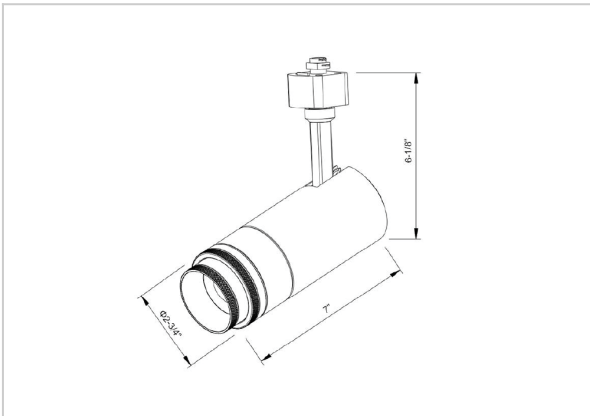

Optik Track Lights

ITEM SKU#: 662187490205

Product Code : IK-ROPTIKTL-15W-35K-BL-90C-ADB

Voltage	100 - 277 V AC, 50-60 Hz
Lumen Output	2100lm
Power	15W
Efficacy	140lm/w
CCT	3500K
CRI	>90
Beam Angle	15°
Light Distribution	Wide flood
LED Type	COB
LED Light Source	Osram SOLERIQ S 19
Start Time	Instant
Driver	Built in
Operating Position	Swiveling Type
Dimming	Triac Dimming
Construction	Track
Mounting Type	Track Light Structure
Heads	Single Head
Body Material	Aluminium Die cast
Finish	Black
Length	6-1/4"
Height	6-3/4"
Diameter	2-1/2"
Application Area	Indoor Applications

Beam Spread (Options)

Spot 15°		Medium 24°		Flood 36°		Wide Flood 60°	
ft	Ø	ft	Ø	ft	Ø	ft	Ø
3.0	0.72	3.0	1.41	3.0	2.03	3.0	3.15
9.0	2.15	9.0	4.22	9.0	6.09	9.0	9.45
15.0	3.58	15.0	7.04	15.0	10.15	15.0	15.75

Optik is a technologically advanced LED track light with incorporated electronic gear and chip on board. It also has a high-quality reflector with three different beam spreads. Moreover, the lamp housing of die-cast aluminum for optimal cooling allows the fixture to last longer than its traditional counterparts.