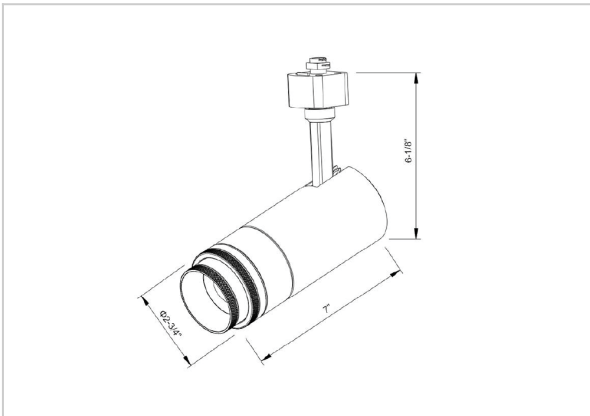

Optik Track Lights

ITEM SKU#: 662187490199

Product Code : IK-ROPTIKTL-15W-30K-BL-90C-ADB

Voltage	100 - 277 V AC, 50-60 Hz
Lumen Output	2100lm
Power	15W
Efficacy	140lm/w
CCT	3000K
CRI	>90
Beam Angle	15°
Light Distribution	Wide flood
LED Type	COB
LED Light Source	Osram SOLERIQ S 19
Start Time	Instant
Driver	Built in
Operating Position	Swiveling Type
Dimming	Triac Dimming
Construction	Track
Mounting Type	Track Light Structure
Heads	Single Head
Body Material	Aluminium Die cast
Finish	Black
Length	6-1/4"
Height	6-3/4"
Diameter	2-1/2"
Application Area	Indoor Applications

Beam Spread (Options)

Spot 15°		Medium 24°		Flood 36°		Wide Flood 60°	
ft	Ø	ft	Ø	ft	Ø	ft	Ø
3.0	0.72	3.0	1.41	3.0	2.03	3.0	3.15
9.0	2.15	9.0	4.22	9.0	6.09	9.0	9.45
15.0	3.58	15.0	7.04	15.0	10.15	15.0	15.75

Optik is a technologically advanced LED track light with incorporated electronic gear and chip on board. It also has a high-quality reflector with three different beam spreads. Moreover, the lamp housing of die-cast aluminum for optimal cooling allows the fixture to last longer than its traditional counterparts.