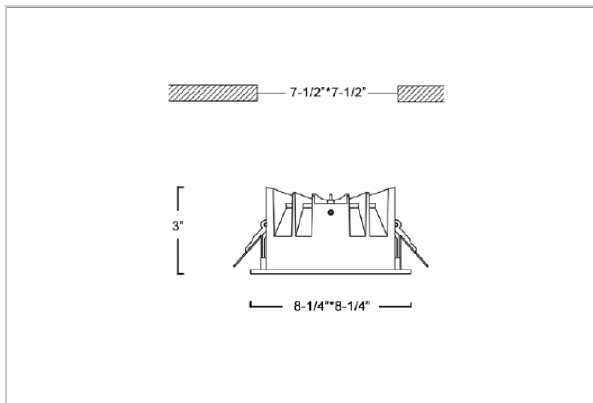

## Product Code : IK-RFLAREDL-40W-40K-BL-90C-60D

Voltage	100 - 277 V AC, 50-60 Hz
Lumen Output	3600lm
Power	40W
Efficacy	90lm/w
CCT	4000K
CRI	>90
Beam Angle	60°
Light Distribution	Wide flood
LED Light Source	Osram SOLERIQ S 19
Start Time	Instant
Driver	Stand Alone (included)
Operating Position	Non - Swiveling Type
Dimming	On-Off / Triac / 0-10 V
Construction	Sqaure
Mounting Type	Recessed
Heads	Single Head
Finish	Black
Height	3"
Diameter	8-1/4"x8-1/4"
Cut Out	7-1/2"x7-1/2"
Optics	Darklight Technology Black, Silver
Application Area	Outdoor Corridor, Bathroom, Eave.

### Beam Spread (Option)

Wide Flood	60°
ft	Ø
3.0	3.15
9.0	9.45
15.0	15.75

Flare downlight is a square shaped fixture, that illuminates a store in the most effective manner without being obtrusive. The smart engineering of the luminaire with specular reflector & power grid/global connectors along with high voltage standing in-house LED driver makes it an ideal choice for lighting your stores.