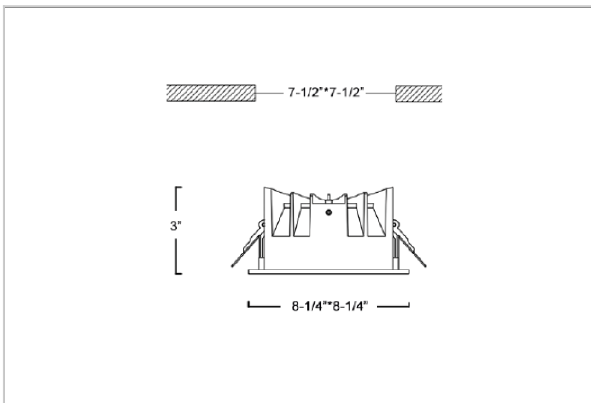

Flare Down Lights

ITEM SKU#: 662187493480

Product Code : IK-RFLAREDL-40W-35K-BL-90C-60D

Voltage	100 - 277 V AC, 50-60 Hz
Lumen Output	3600lm
Power	40W
Efficacy	90lm/w
CCT	3500K
CRI	>90
Beam Angle	60°
Light Distribution	Wide flood
LED Light Source	Osram SOLERIQ S 19
Start Time	Instant
Driver	Stand Alone (included)
Operating Position	Non - Swiveling Type
Dimming	On-Off / Triac / 0-10 V
Construction	Sqaure
Mounting Type	Recessed
Heads	Single Head
Finish	Black
Height	3"
Diameter	8-1/4"x8-1/4"
Cut Out	7-1/2"x7-1/2"
Optics	Darklight Technology Black, Silver
Application Area	Outdoor Corridor, Bathroom, Eave.

Beam Spread (Option)

Wide Flood	60°
ft	Ø
3.0	3.15
9.0	9.45
15.0	15.75

Flare downlight is a square shaped fixture, that illuminates a store in the most effective manner without being obtrusive. The smart engineering of the luminaire with specular reflector & power grid/global connectors along with high voltage standing in-house LED driver makes it an ideal choice for lighting your stores.