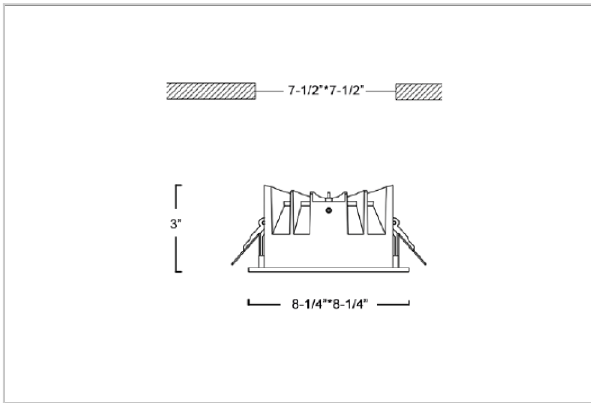

Flare Down Lights

ITEM SKU#: 662187493480

Product Code : IK-RFLAREDL-40W-35K-BL-90C-60D

| | |
|--------------------|------------------------------------|
| Voltage | 100 - 277 V AC, 50-60 Hz |
| Lumen Output | 3600lm |
| Power | 40W |
| Efficacy | 90lm/w |
| CCT | 3500K |
| CRI | >90 |
| Beam Angle | 60° |
| Light Distribution | Wide flood |
| LED Light Source | Osram SOLERIQ S 19 |
| Start Time | Instant |
| Driver | Stand Alone (included) |
| Operating Position | Non - Swiveling Type |
| Dimming | On-Off / Triac / 0-10 V |
| Construction | Sqaure |
| Mounting Type | Recessed |
| Heads | Single Head |
| Finish | Black |
| Height | 3" |
| Diameter | 8-1/4"x8-1/4" |
| Cut Out | 7-1/2"x7-1/2" |
| Optics | Darklight Technology Black, Silver |
| Application Area | Outdoor Corridor, Bathroom, Eave. |

Beam Spread (Option)

| | |
|------------|-------|
| Wide Flood | 60° |
| ft | Ø |
| 3.0 | 3.15 |
| 9.0 | 9.45 |
| 15.0 | 15.75 |

Flare downlight is a square shaped fixture, that illuminates a store in the most effective manner without being obtrusive. The smart engineering of the luminaire with specular reflector & power grid/global connectors along with high voltage standing in-house LED driver makes it an ideal choice for lighting your stores.