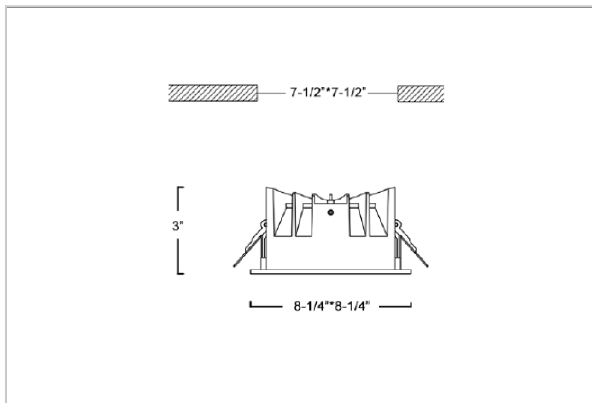

Flare Down Lights

ITEM SKU#: 662187493473

Product Code : IK-RFLAREDL-40W-30K-BL-90C-60D

Voltage	100 - 277 V AC, 50-60 Hz
Lumen Output	3600lm
Power	40W
Efficacy	90lm/w
CCT	3000K
CRI	>90
Beam Angle	60°
Light Distribution	Wide flood
LED Light Source	Osram SOLERIQ S 19
Start Time	Instant
Driver	Stand Alone (included)
Operating Position	Non - Swiveling Type
Dimming	On-Off / Triac / 0-10 V
Construction	Sqaure
Mounting Type	Recessed
Heads	Single Head
Finish	Black
Height	3"
Diameter	8-1/4"x8-1/4"
Cut Out	7-1/2"x7-1/2"
Optics	Darklight Technology Black, Silver
Application Area	Outdoor Corridor, Bathroom, Eave.

Beam Spread (Option)

Wide Flood	60°
ft	Ø
3.0	3.15
9.0	9.45
15.0	15.75

Flare downlight is a square shaped fixture, that illuminates a store in the most effective manner without being obtrusive. The smart engineering of the luminaire with specular reflector & power grid/global connectors along with high voltage standing in-house LED driver makes it an ideal choice for lighting your stores.