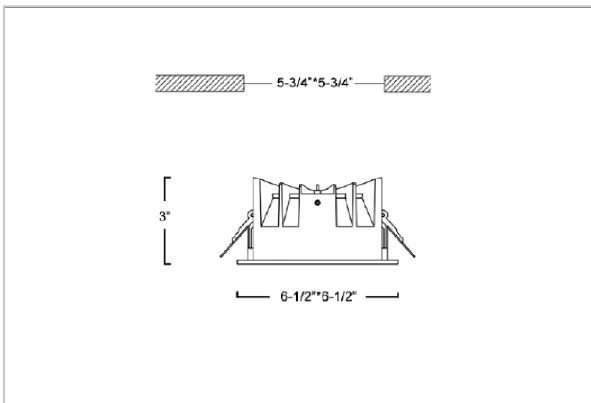

## Product Code : IK-RFLAREDL-30W-40K-BL-90C-60D

Voltage	100 - 277 V AC, 50-60 Hz
Lumen Output	2700lm
Power	30W
Efficacy	90lm/w
CCT	4000K
CRI	>90
Beam Angle	60°
Light Distribution	Wide flood
LED Light Source	Osram SOLERIQ S 19
Start Time	Instant
Driver	Stand Alone (included)
Operating Position	Non - Swiveling Type
Dimming	On-Off / Triac / 0-10 V
Construction	Sqaure
Mounting Type	Recessed
Heads	Single Head
Finish	Black
Height	3"
Diameter	6-1/2"x6-1/2"
Cut Out	5-3/4"x5-3/4"
Optics	Darklight Technology Black, Silver
Application Area	Outdoor Corridor, Bathroom, Eave.

### Beam Spread (Option)

Wide Flood	60°
ft	Ø
3.0	3.15
9.0	9.45
15.0	15.75

Flare downlight is a square shaped fixture, that illuminates a store in the most effective manner without being obtrusive. The smart engineering of the luminaire with specular reflector & power grid/global connectors along with high voltage standing in-house LED driver makes it an ideal choice for lighting your stores.