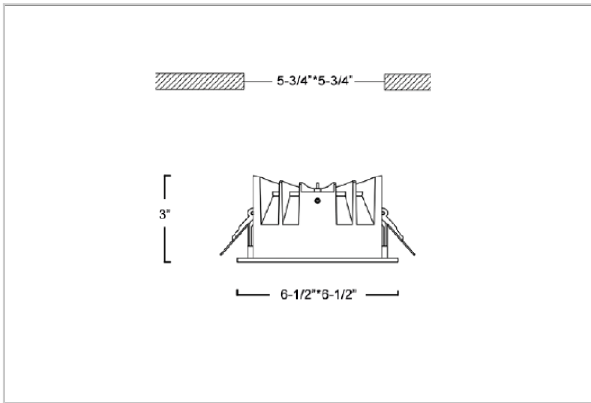

Flare Down Lights

ITEM SKU#: 662187493459

Product Code : IK-RFLAREDL-30W-40K-BL-90C-60D

Voltage	100 - 277 V AC, 50-60 Hz
Lumen Output	2700lm
Power	30W
Efficacy	90lm/w
CCT	4000K
CRI	>90
Beam Angle	60°
Light Distribution	Wide flood
LED Light Source	Osram SOLERIQ S 19
Start Time	Instant
Driver	Stand Alone (included)
Operating Position	Non - Swiveling Type
Dimming	On-Off / Triac / 0-10 V
Construction	Sqaure
Mounting Type	Recessed
Heads	Single Head
Finish	Black
Height	3"
Diameter	6-1/2"x6-1/2"
Cut Out	5-3/4"x5-3/4"
Optics	Darklight Technology Black, Silver
Application Area	Outdoor Corridor, Bathroom, Eave.

Beam Spread (Option)

Wide Flood	60°
ft	Ø
3.0	3.15
9.0	9.45
15.0	15.75

Flare downlight is a square shaped fixture, that illuminates a store in the most effective manner without being obtrusive. The smart engineering of the luminaire with specular reflector & power grid/global connectors along with high voltage standing in-house LED driver makes it an ideal choice for lighting your stores.