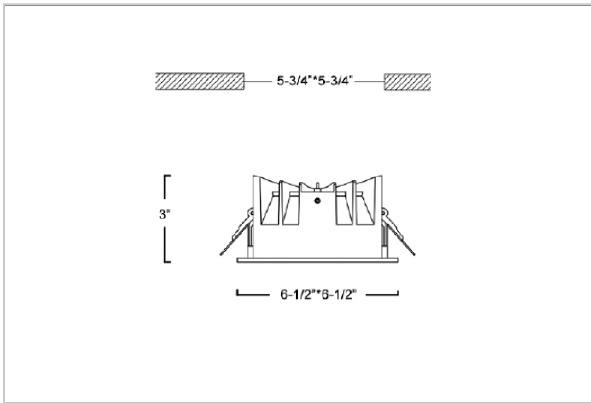

Flare Down Lights

ITEM SKU#: 662187493435

Product Code : IK-RFLAREDL-30W-30K-BL-90C-60D

Voltage	100 - 277 V AC, 50-60 Hz
Lumen Output	2700lm
Power	30W
Efficacy	90lm/w
CCT	3000K
CRI	>90
Beam Angle	60°
Light Distribution	Wide flood
LED Light Source	Osram SOLERIQ S 19
Start Time	Instant
Driver	Stand Alone (included)
Operating Position	Non - Swiveling Type
Dimming	On-Off / Triac / 0-10 V
Construction	Sqaure
Mounting Type	Recessed
Heads	Single Head
Finish	Black
Height	3"
Diameter	6-1/2"x6-1/2"
Cut Out	5-3/4"x5-3/4"
Optics	Darklight Technology Black, Silver
Application Area	Outdoor Corridor, Bathroom, Eave.

Beam Spread (Option)

Wide Flood	60°
ft	Ø
3.0	3.15
9.0	9.45
15.0	15.75

Flare downlight is a square shaped fixture, that illuminates a store in the most effective manner without being obtrusive. The smart engineering of the luminaire with specular reflector & power grid/global connectors along with high voltage standing in-house LED driver makes it an ideal choice for lighting your stores.