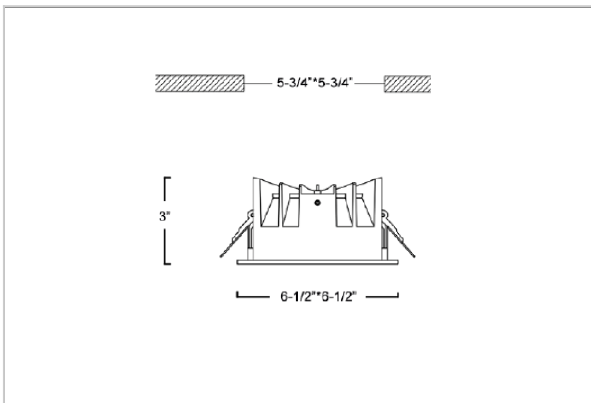

Flare Down Lights

ITEM SKU#: 662187493435

Product Code : IK-RFLAREDL-30W-30K-BL-90C-60D

Voltage	100 - 277 V AC, 50-60 Hz
Lumen Output	2700lm
Power	30W
Efficacy	90lm/w
CCT	3000K
CRI	>90
Beam Angle	60°
Light Distribution	Wide flood
LED Light Source	Osram SOLERIQ S 19
Start Time	Instant
Driver	Stand Alone (included)
Operating Position	Non - Swiveling Type
Dimming	On-Off / Triac / 0-10 V
Construction	Sqaure
Mounting Type	Recessed
Heads	Single Head
Finish	Black
Height	3"
Diameter	6-1/2"x6-1/2"
Cut Out	5-3/4"x5-3/4"
Optics	Darklight Technology Black, Silver
Application Area	Outdoor Corridor, Bathroom, Eave.

Beam Spread (Option)

Wide Flood	60°
ft	Ø
3.0	3.15
9.0	9.45
15.0	15.75

Flare downlight is a square shaped fixture, that illuminates a store in the most effective manner without being obtrusive. The smart engineering of the luminaire with specular reflector & power grid/global connectors along with high voltage standing in-house LED driver makes it an ideal choice for lighting your stores.