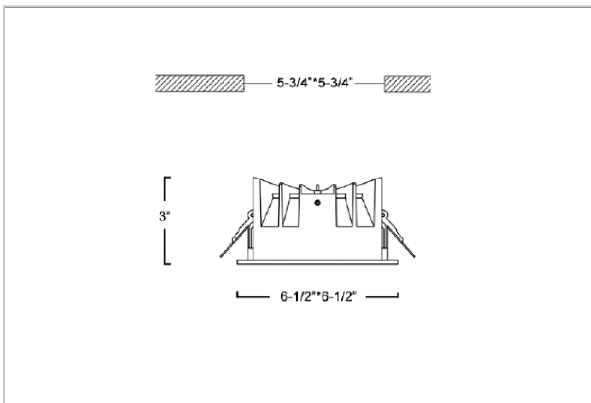

Flare Down Lights

ITEM SKU#: 662187493428

Product Code : IK-RFLAREDL-30W-27K-BL-90C-60D

Voltage	100 - 277 V AC, 50-60 Hz
Lumen Output	2700lm
Power	30W
Efficacy	90lm/w
CCT	2700K
CRI	>90
Beam Angle	60°
Light Distribution	Wide flood
LED Light Source	Osram SOLERIQ S 19
Start Time	Instant
Driver	Stand Alone (included)
Operating Position	Non - Swiveling Type
Dimming	On-Off / Triac / 0-10 V
Construction	Sqaure
Mounting Type	Recessed
Heads	Single Head
Finish	Black
Height	3"
Diameter	6-1/2"x6-1/2"
Cut Out	5-3/4"x5-3/4"
Optics	Darklight Technology Black, Silver
Application Area	Outdoor Corridor, Bathroom, Eave.

Beam Spread (Option)

Wide Flood	60°
ft	Ø
3.0	3.15
9.0	9.45
15.0	15.75

Flare downlight is a square shaped fixture, that illuminates a store in the most effective manner without being obtrusive. The smart engineering of the luminaire with specular reflector & power grid/global connectors along with high voltage standing in-house LED driver makes it an ideal choice for lighting your stores.