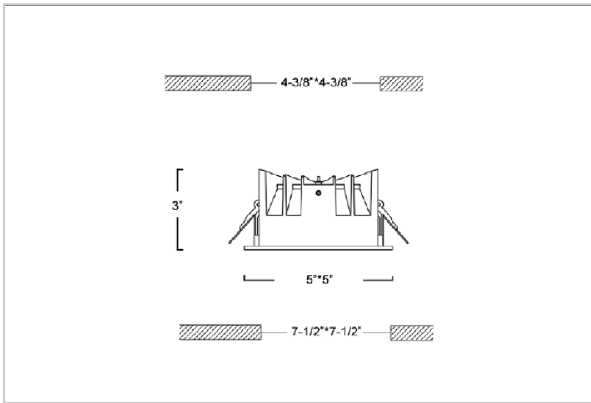

Flare Down Lights

ITEM SKU#: 662187493411

Product Code : IK-RFLAREDL-20W-40K-BL-90C-60D

Voltage	100 - 277 V AC, 50-60 Hz
Lumen Output	1800lm
Power	20W
Efficacy	90lm/w
CCT	4000K
CRI	>90
Beam Angle	60°
Light Distribution	Wide flood
LED Light Source	Osram SOLERIQ S 19
Start Time	Instant
Driver	Stand Alone (included)
Operating Position	Non - Swiveling Type
Dimming	On-Off / Triac / 0-10 V
Construction	Sqaure
Mounting Type	Recessed
Heads	Single Head
Finish	Black
Height	3"
Diameter	5"x5"
Cut Out	4-3/8"x4-3/8"
Optics	Darklight Technology Black, Silver
Application Area	Outdoor Corridor, Bathroom, Eave.

Beam Spread (Option)

Wide Flood	60°
ft	Ø
3.0	3.15
9.0	9.45
15.0	15.75

Flare downlight is a square shaped fixture, that illuminates a store in the most effective manner without being obtrusive. The smart engineering of the luminaire with specular reflector & power grid/global connectors along with high voltage standing in-house LED driver makes it an ideal choice for lighting your stores.