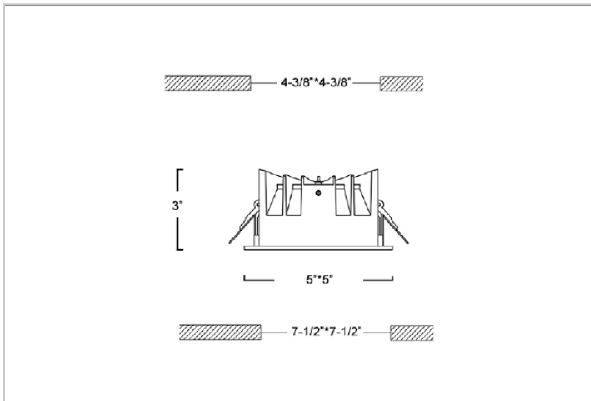

Flare Down Lights

ITEM SKU#: 662187493411

Product Code : IK-RFLAREDL-20W-40K-BL-90C-60D

Voltage	100 - 277 V AC, 50-60 Hz
Lumen Output	1800lm
Power	20W
Efficacy	90lm/w
CCT	4000K
CRI	>90
Beam Angle	60°
Light Distribution	Wide flood
LED Light Source	Osram SOLERIQ S 19
Start Time	Instant
Driver	Stand Alone (included)
Operating Position	Non - Swiveling Type
Dimming	On-Off / Triac / 0-10 V
Construction	Sqaure
Mounting Type	Recessed
Heads	Single Head
Finish	Black
Height	3"
Diameter	5"x5"
Cut Out	4-3/8"x4-3/8"
Optics	Darklight Technology Black, Silver
Application Area	Outdoor Corridor, Bathroom, Eave.

Beam Spread (Option)

Wide Flood	60°
ft	Ø
3.0	3.15
9.0	9.45
15.0	15.75

Flare downlight is a square shaped fixture, that illuminates a store in the most effective manner without being obtrusive. The smart engineering of the luminaire with specular reflector & power grid/global connectors along with high voltage standing in-house LED driver makes it an ideal choice for lighting your stores.