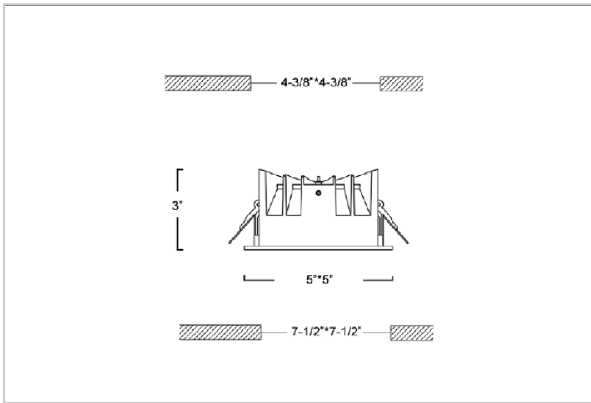

## Product Code : IK-RFLAREDL-20W-40K-BL-90C-60D

Voltage	100 - 277 V AC, 50-60 Hz
Lumen Output	1800lm
Power	20W
Efficacy	90lm/w
CCT	4000K
CRI	>90
Beam Angle	60°
Light Distribution	Wide flood
LED Light Source	Osram SOLERIQ S 19
Start Time	Instant
Driver	Stand Alone (included)
Operating Position	Non - Swiveling Type
Dimming	On-Off / Triac / 0-10 V
Construction	Sqaure
Mounting Type	Recessed
Heads	Single Head
Finish	Black
Height	3"
Diameter	5"x5"
Cut Out	4-3/8"x4-3/8"
Optics	Darklight Technology Black, Silver
Application Area	Outdoor Corridor, Bathroom, Eave.

### Beam Spread (Option)

Wide Flood	60°
ft	Ø
3.0	3.15
9.0	9.45
15.0	15.75

Flare downlight is a square shaped fixture, that illuminates a store in the most effective manner without being obtrusive. The smart engineering of the luminaire with specular reflector & power grid/global connectors along with high voltage standing in-house LED driver makes it an ideal choice for lighting your stores.