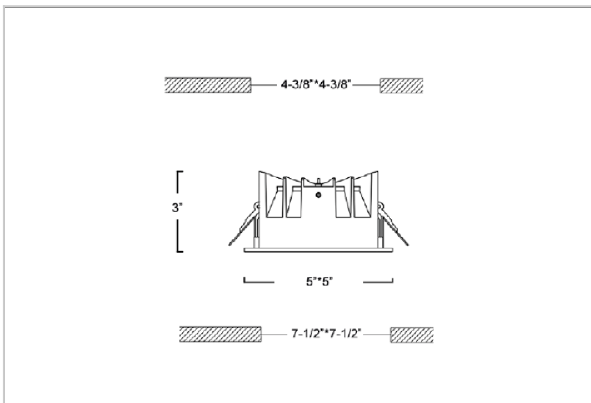

Flare Down Lights

ITEM SKU#: 662187493404

Product Code : IK-RFLAREDL-20W-35K-BL-90C-60D

Voltage	100 - 277 V AC, 50-60 Hz
Lumen Output	1800lm
Power	20W
Efficacy	90lm/w
CCT	3500K
CRI	>90
Beam Angle	60°
Light Distribution	Wide flood
LED Light Source	Osram SOLERIQ S 19
Start Time	Instant
Driver	Stand Alone (included)
Operating Position	Non - Swiveling Type
Dimming	On-Off / Triac / 0-10 V
Construction	Sqaure
Mounting Type	Recessed
Heads	Single Head
Finish	Black
Height	3"
Diameter	5"x5"
Cut Out	4-3/8"x4-3/8"
Optics	Darklight Technology Black, Silver
Application Area	Outdoor Corridor, Bathroom, Eave.

Beam Spread (Option)

Wide Flood	60°
ft	Ø
3.0	3.15
9.0	9.45
15.0	15.75

Flare downlight is a square shaped fixture, that illuminates a store in the most effective manner without being obtrusive. The smart engineering of the luminaire with specular reflector & power grid/global connectors along with high voltage standing in-house LED driver makes it an ideal choice for lighting your stores.