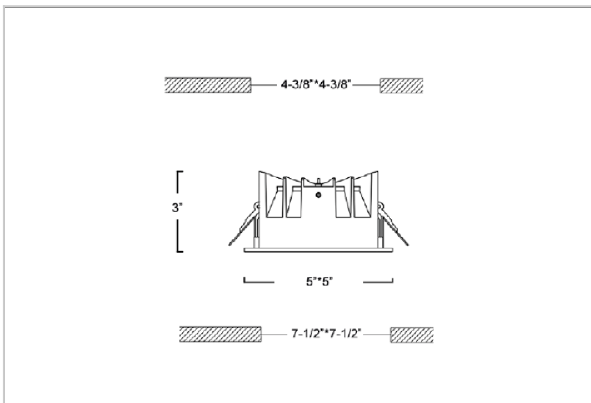

Flare Down Lights

ITEM SKU#: 662187493381

Product Code : IK-RFLAREDL-20W-27K-BL-90C-60D

| | |
|--------------------|------------------------------------|
| Voltage | 100 - 277 V AC, 50-60 Hz |
| Lumen Output | 1800lm |
| Power | 20W |
| Efficacy | 90lm/w |
| CCT | 2700K |
| CRI | >90 |
| Beam Angle | 60° |
| Light Distribution | Wide flood |
| LED Light Source | Osram SOLERIQ S 19 |
| Start Time | Instant |
| Driver | Stand Alone (included) |
| Operating Position | Non - Swiveling Type |
| Dimming | On-Off / Triac / 0-10 V |
| Construction | Sqaure |
| Mounting Type | Recessed |
| Heads | Single Head |
| Finish | Black |
| Height | 3" |
| Diameter | 5"x5" |
| Cut Out | 4-3/8"x4-3/8" |
| Optics | Darklight Technology Black, Silver |
| Application Area | Outdoor Corridor, Bathroom, Eave. |

Beam Spread (Option)

| | |
|------------|-------|
| Wide Flood | 60° |
| ft | Ø |
| 3.0 | 3.15 |
| 9.0 | 9.45 |
| 15.0 | 15.75 |

Flare downlight is a square shaped fixture, that illuminates a store in the most effective manner without being obtrusive. The smart engineering of the luminaire with specular reflector & power grid/global connectors along with high voltage standing in-house LED driver makes it an ideal choice for lighting your stores.