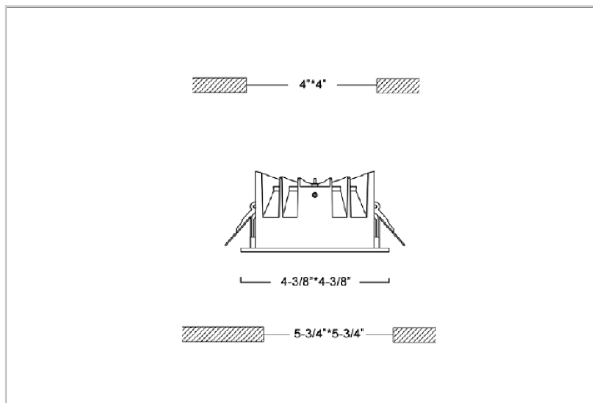

Flare Down Lights

ITEM SKU#: 662187493374

Product Code : IK-RFLAREDL-15W-40K-BL-90C-60D

Voltage	100 - 277 V AC, 50-60 Hz
Lumen Output	1350lm
Power	15W
Efficacy	90lm/w
CCT	4000K
CRI	>90
Beam Angle	60°
Light Distribution	Wide flood
LED Light Source	Osram SOLERIQ S 19
Start Time	Instant
Driver	Stand Alone (included)
Operating Position	Non - Swiveling Type
Dimming	On-Off / Triac / 0-10 V
Construction	Sqaure
Mounting Type	Recessed
Heads	Single Head
Finish	Black
Height	2-3/8"
Diameter	4-3/8"x4-3/8"
Cut Out	4"x4"
Optics	Darklight Technology Black, Silver
Application Area	Outdoor Corridor, Bathroom, Eave.

Beam Spread (Option)

Wide Flood	60°
ft	Ø
3.0	3.15
9.0	9.45
15.0	15.75

Flare downlight is a square shaped fixture, that illuminates a store in the most effective manner without being obtrusive. The smart engineering of the luminaire with specular reflector & power grid/global connectors along with high voltage standing in-house LED driver makes it an ideal choice for lighting your stores.