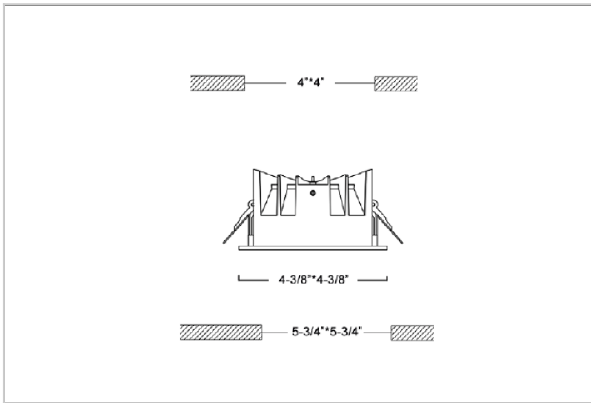

Flare Down Lights

ITEM SKU#: 662187493367

Product Code : IK-RFLAREDL-15W-35K-BL-90C-60D

Voltage	100 - 277 V AC, 50-60 Hz
Lumen Output	1350lm
Power	15W
Efficacy	90lm/w
CCT	3500K
CRI	>90
Beam Angle	60°
Light Distribution	Wide flood
LED Light Source	Osram SOLERIQ S 19
Start Time	Instant
Driver	Stand Alone (included)
Operating Position	Non - Swiveling Type
Dimming	On-Off / Triac / 0-10 V
Construction	Sqaure
Mounting Type	Recessed
Heads	Single Head
Finish	Black
Height	2-3/8"
Diameter	4-3/8"x4-3/8"
Cut Out	4"x4"
Optics	Darklight Technology Black, Silver
Application Area	Outdoor Corridor, Bathroom, Eave.

Beam Spread (Option)

Wide Flood	60°
ft	Ø
3.0	3.15
9.0	9.45
15.0	15.75

Flare downlight is a square shaped fixture, that illuminates a store in the most effective manner without being obtrusive. The smart engineering of the luminaire with specular reflector & power grid/global connectors along with high voltage standing in-house LED driver makes it an ideal choice for lighting your stores.