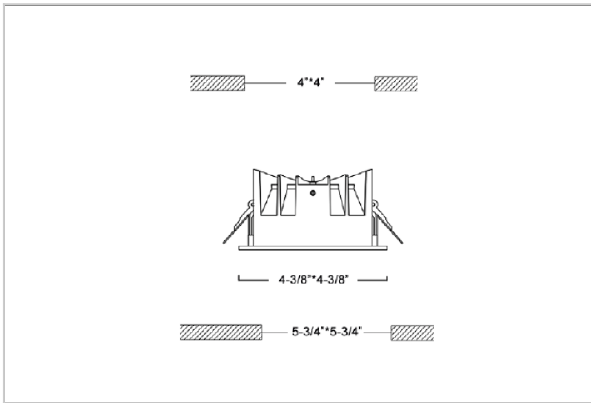

## Product Code : IK-RFLAREDL-15W-30K-BL-90C-60D

Voltage	100 - 277 V AC, 50-60 Hz
Lumen Output	1350lm
Power	15W
Efficacy	90lm/w
CCT	3000K
CRI	>90
Beam Angle	60°
Light Distribution	Wide flood
LED Light Source	Osram SOLERIQ S 19
Start Time	Instant
Driver	Stand Alone (included)
Operating Position	Non - Swiveling Type
Dimming	On-Off / Triac / 0-10 V
Construction	Sqaure
Mounting Type	Recessed
Heads	Single Head
Finish	Black
Height	2-3/8"
Diameter	4-3/8"x4-3/8"
Cut Out	4"x4"
Optics	Darklight Technology Black, Silver
Application Area	Outdoor Corridor, Bathroom, Eave.

### Beam Spread (Option)

Wide Flood	60°
ft	Ø
3.0	3.15
9.0	9.45
15.0	15.75

Flare downlight is a square shaped fixture, that illuminates a store in the most effective manner without being obtrusive. The smart engineering of the luminaire with specular reflector & power grid/global connectors along with high voltage standing in-house LED driver makes it an ideal choice for lighting your stores.