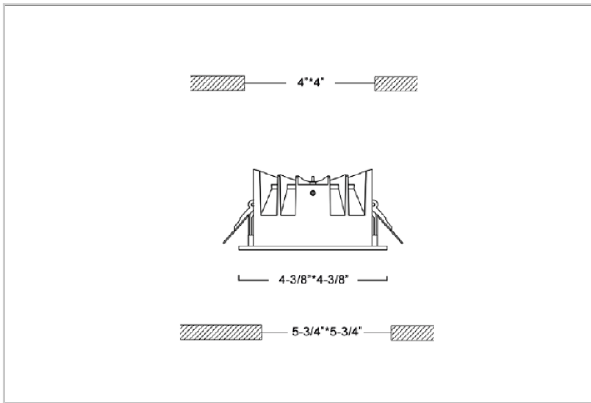

Flare Down Lights

ITEM SKU#: 662187493350

Product Code : IK-RFLAREDL-15W-30K-BL-90C-60D

Voltage	100 - 277 V AC, 50-60 Hz
Lumen Output	1350lm
Power	15W
Efficacy	90lm/w
CCT	3000K
CRI	>90
Beam Angle	60°
Light Distribution	Wide flood
LED Light Source	Osram SOLERIQ S 19
Start Time	Instant
Driver	Stand Alone (included)
Operating Position	Non - Swiveling Type
Dimming	On-Off / Triac / 0-10 V
Construction	Sqaure
Mounting Type	Recessed
Heads	Single Head
Finish	Black
Height	2-3/8"
Diameter	4-3/8"x4-3/8"
Cut Out	4"x4"
Optics	Darklight Technology Black, Silver
Application Area	Outdoor Corridor, Bathroom, Eave.

Beam Spread (Option)

Wide Flood	60°
ft	Ø
3.0	3.15
9.0	9.45
15.0	15.75

Flare downlight is a square shaped fixture, that illuminates a store in the most effective manner without being obtrusive. The smart engineering of the luminaire with specular reflector & power grid/global connectors along with high voltage standing in-house LED driver makes it an ideal choice for lighting your stores.