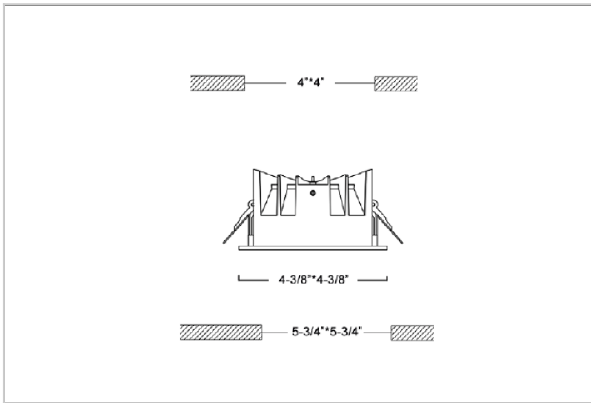

Flare Down Lights

ITEM SKU#: 662187493343

Product Code : IK-RFLAREDL-15W-27K-BL-90C-60D

| | |
|--------------------|------------------------------------|
| Voltage | 100 - 277 V AC, 50-60 Hz |
| Lumen Output | 1350lm |
| Power | 15W |
| Efficacy | 90lm/w |
| CCT | 2700K |
| CRI | >90 |
| Beam Angle | 60° |
| Light Distribution | Wide flood |
| LED Light Source | Osram SOLERIQ S 19 |
| Start Time | Instant |
| Driver | Stand Alone (included) |
| Operating Position | Non - Swiveling Type |
| Dimming | On-Off / Triac / 0-10 V |
| Construction | Sqaure |
| Mounting Type | Recessed |
| Heads | Single Head |
| Finish | Black |
| Height | 2-3/8" |
| Diameter | 4-3/8"x4-3/8" |
| Cut Out | 4"x4" |
| Optics | Darklight Technology Black, Silver |
| Application Area | Outdoor Corridor, Bathroom, Eave. |

Beam Spread (Option)

| Wide Flood | 60° |
|------------|-------|
| ft | Ø |
| 3.0 | 3.15 |
| 9.0 | 9.45 |
| 15.0 | 15.75 |

Flare downlight is a square shaped fixture, that illuminates a store in the most effective manner without being obtrusive. The smart engineering of the luminaire with specular reflector & power grid/global connectors along with high voltage standing in-house LED driver makes it an ideal choice for lighting your stores.