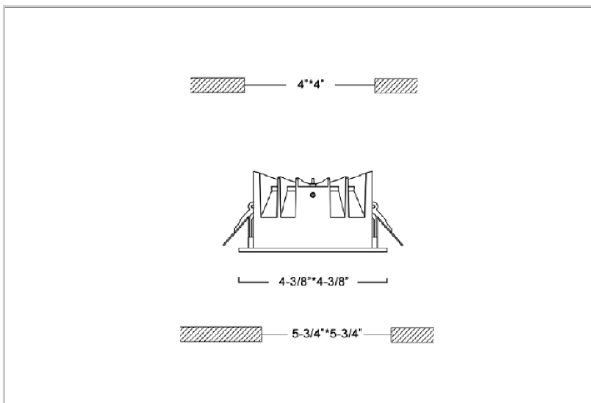

## Product Code : IK-RFLAREDL-12W-40K-BL-90C-60D

Voltage	100 - 277 V AC, 50-60 Hz
Lumen Output	1080lm
Power	12W
Efficacy	90lm/w
CCT	4000K
CRI	>90
Beam Angle	60°
Light Distribution	Wide flood
LED Light Source	Osram SOLERIQ S 19
Start Time	Instant
Driver	Stand Alone (included)
Operating Position	Non - Swiveling Type
Dimming	On-Off / Triac / 0-10 V
Construction	Sqaure
Mounting Type	Recessed
Heads	Single Head
Finish	Black
Height	2-3/8"
Diameter	4-3/8"x4-3/8"
Cut Out	4"x4"
Optics	Darklight Technology Black, Silver
Application Area	Outdoor Corridor, Bathroom, Eave.

### Beam Spread (Option)

Wide Flood	60°
ft	Ø
3.0	3.15
9.0	9.45
15.0	15.75

Flare downlight is a square shaped fixture, that illuminates a store in the most effective manner without being obtrusive. The smart engineering of the luminaire with specular reflector & power grid/global connectors along with high voltage standing in-house LED driver makes it an ideal choice for lighting your stores.