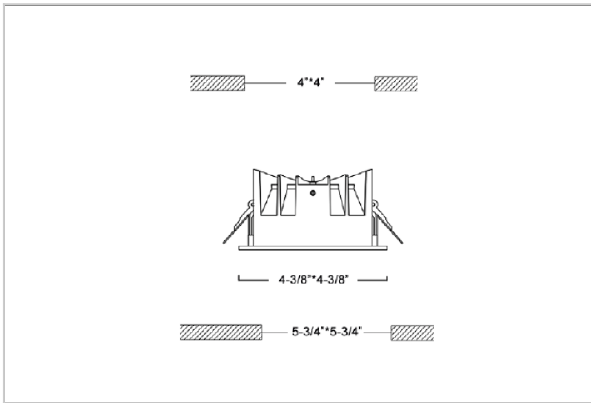

Flare Down Lights

ITEM SKU#: 662187493336

Product Code : IK-RFLAREDL-12W-40K-BL-90C-60D

Voltage	100 - 277 V AC, 50-60 Hz
Lumen Output	1080lm
Power	12W
Efficacy	90lm/w
CCT	4000K
CRI	>90
Beam Angle	60°
Light Distribution	Wide flood
LED Light Source	Osram SOLERIQ S 19
Start Time	Instant
Driver	Stand Alone (included)
Operating Position	Non - Swiveling Type
Dimming	On-Off / Triac / 0-10 V
Construction	Sqaure
Mounting Type	Recessed
Heads	Single Head
Finish	Black
Height	2-3/8"
Diameter	4-3/8"x4-3/8"
Cut Out	4"x4"
Optics	Darklight Technology Black, Silver
Application Area	Outdoor Corridor, Bathroom, Eave.

Beam Spread (Option)

Wide Flood	60°
ft	Ø
3.0	3.15
9.0	9.45
15.0	15.75

Flare downlight is a square shaped fixture, that illuminates a store in the most effective manner without being obtrusive. The smart engineering of the luminaire with specular reflector & power grid/global connectors along with high voltage standing in-house LED driver makes it an ideal choice for lighting your stores.