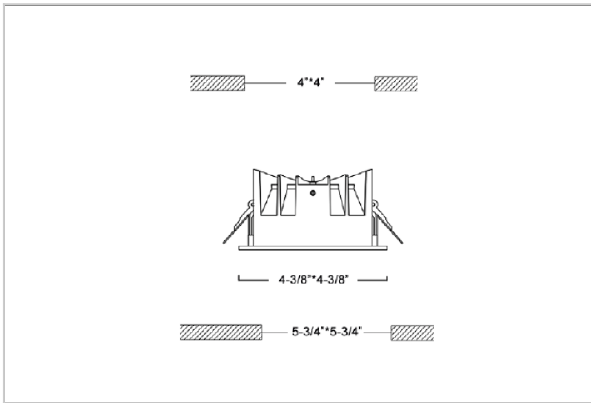

## Product Code : IK-RFLAREDL-12W-30K-BL-90C-60D

Voltage	100 - 277 V AC, 50-60 Hz
Lumen Output	1080lm
Power	12W
Efficacy	90lm/w
CCT	3000K
CRI	>90
Beam Angle	60°
Light Distribution	Wide flood
LED Light Source	Osram SOLERIQ S 19
Start Time	Instant
Driver	Stand Alone (included)
Operating Position	Non - Swiveling Type
Dimming	On-Off / Triac / 0-10 V
Construction	Sqaure
Mounting Type	Recessed
Heads	Single Head
Finish	Black
Height	2-3/8"
Diameter	4-3/8"x4-3/8"
Cut Out	4"x4"
Optics	Darklight Technology Black, Silver
Application Area	Outdoor Corridor, Bathroom, Eave.

### Beam Spread (Option)

Wide Flood	60°
ft	Ø
3.0	3.15
9.0	9.45
15.0	15.75

Flare downlight is a square shaped fixture, that illuminates a store in the most effective manner without being obtrusive. The smart engineering of the luminaire with specular reflector & power grid/global connectors along with high voltage standing in-house LED driver makes it an ideal choice for lighting your stores.