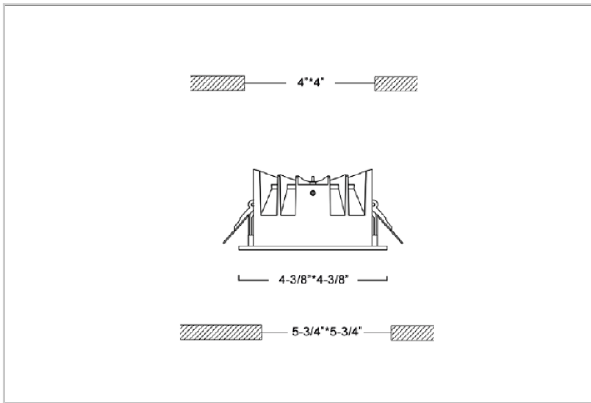

Flare Down Lights

ITEM SKU#: 662187493305

Product Code : IK-RFLAREDL-12W-27K-BL-90C-60D

Voltage	100 - 277 V AC, 50-60 Hz
Lumen Output	1080lm
Power	12W
Efficacy	90lm/w
CCT	2700K
CRI	>90
Beam Angle	60°
Light Distribution	Wide flood
LED Light Source	Osram SOLERIQ S 19
Start Time	Instant
Driver	Stand Alone (included)
Operating Position	Non - Swiveling Type
Dimming	On-Off / Triac / 0-10 V
Construction	Sqaure
Mounting Type	Recessed
Heads	Single Head
Finish	Black
Height	2-3/8"
Diameter	4-3/8"x4-3/8"
Cut Out	4"x4"
Optics	Darklight Technology Black, Silver
Application Area	Outdoor Corridor, Bathroom, Eave.

Beam Spread (Option)

Wide Flood	60°
ft	Ø
3.0	3.15
9.0	9.45
15.0	15.75

Flare downlight is a square shaped fixture, that illuminates a store in the most effective manner without being obtrusive. The smart engineering of the luminaire with specular reflector & power grid/global connectors along with high voltage standing in-house LED driver makes it an ideal choice for lighting your stores.