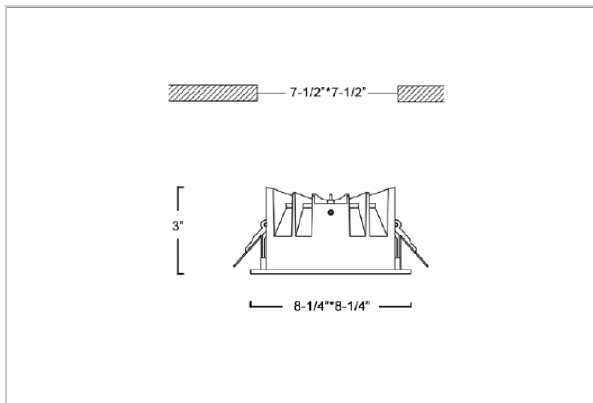

## Product Code : IK-RFLAREDL-40W-40K-WH-90C-60D

Voltage	100 - 277 V AC, 50-60 Hz
Lumen Output	3600lm
Power	40W
Efficacy	90lm/w
CCT	4000K
CRI	>90
Beam Angle	60°
Light Distribution	Wide flood
LED Light Source	Osram SOLERIQ S 19
Start Time	Instant
Driver	Stand Alone (included)
Operating Position	Non - Swiveling Type
Dimming	On-Off / Triac / 0-10 V
Construction	Sqaure
Mounting Type	Recessed
Heads	Single Head
Finish	White
Height	3"
Diameter	8-1/4"x8-1/4"
Cut Out	7-1/2"x7-1/2"
Optics	Darklight Technology Black, Silver
Application Area	Outdoor Corridor, Bathroom, Eave.

### Beam Spread (Option)

Wide Flood	60°
ft	Ø
3.0	3.15
9.0	9.45
15.0	15.75

Flare downlight is a square shaped fixture, that illuminates a store in the most effective manner without being obtrusive. The smart engineering of the luminaire with specular reflector & power grid/global connectors along with high voltage standing in-house LED driver makes it an ideal choice for lighting your stores.