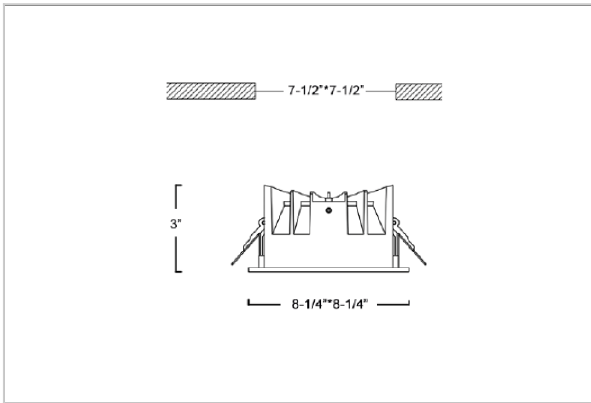

Flare Down Lights

ITEM SKU#: 662187493299

Product Code : IK-RFLAREDL-40W-40K-WH-90C-60D

Voltage	100 - 277 V AC, 50-60 Hz
Lumen Output	3600lm
Power	40W
Efficacy	90lm/w
CCT	4000K
CRI	>90
Beam Angle	60°
Light Distribution	Wide flood
LED Light Source	Osram SOLERIQ S 19
Start Time	Instant
Driver	Stand Alone (included)
Operating Position	Non - Swiveling Type
Dimming	On-Off / Triac / 0-10 V
Construction	Sqaure
Mounting Type	Recessed
Heads	Single Head
Finish	White
Height	3"
Diameter	8-1/4"x8-1/4"
Cut Out	7-1/2"x7-1/2"
Optics	Darklight Technology Black, Silver
Application Area	Outdoor Corridor, Bathroom, Eave.

Beam Spread (Option)

Wide Flood	60°
ft	Ø
3.0	3.15
9.0	9.45
15.0	15.75

Flare downlight is a square shaped fixture, that illuminates a store in the most effective manner without being obtrusive. The smart engineering of the luminaire with specular reflector & power grid/global connectors along with high voltage standing in-house LED driver makes it an ideal choice for lighting your stores.