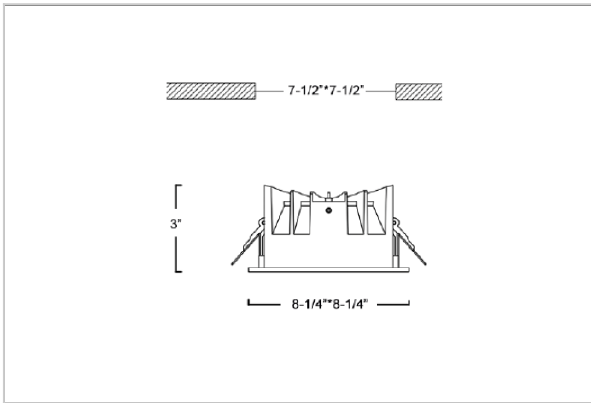

## Product Code : IK-RFLAREDL-40W-35K-WH-90C-60D

Voltage	100 - 277 V AC, 50-60 Hz
Lumen Output	3600lm
Power	40W
Efficacy	90lm/w
CCT	3500K
CRI	>90
Beam Angle	60°
Light Distribution	Wide flood
LED Light Source	Osram SOLERIQ S 19
Start Time	Instant
Driver	Stand Alone (included)
Operating Position	Non - Swiveling Type
Dimming	On-Off / Triac / 0-10 V
Construction	Sqaure
Mounting Type	Recessed
Heads	Single Head
Finish	White
Height	3"
Diameter	8-1/4"x8-1/4"
Cut Out	7-1/2"x7-1/2"
Optics	Darklight Technology Black, Silver
Application Area	Outdoor Corridor, Bathroom, Eave.

### Beam Spread (Option)

Wide Flood	60°
ft	Ø
3.0	3.15
9.0	9.45
15.0	15.75

Flare downlight is a square shaped fixture, that illuminates a store in the most effective manner without being obtrusive. The smart engineering of the luminaire with specular reflector & power grid/global connectors along with high voltage standing in-house LED driver makes it an ideal choice for lighting your stores.