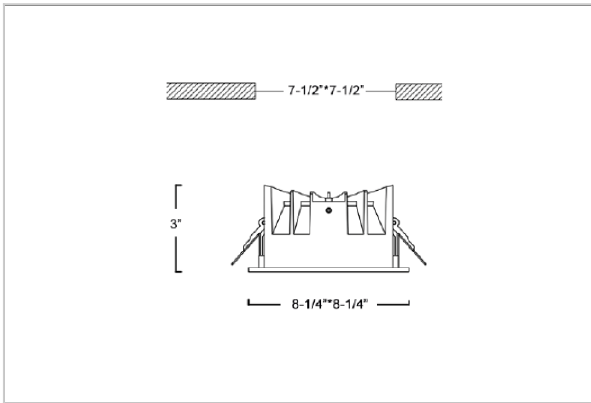

Flare Down Lights

ITEM SKU#: 662187493282

Product Code : IK-RFLAREDL-40W-35K-WH-90C-60D

Voltage	100 - 277 V AC, 50-60 Hz
Lumen Output	3600lm
Power	40W
Efficacy	90lm/w
CCT	3500K
CRI	>90
Beam Angle	60°
Light Distribution	Wide flood
LED Light Source	Osram SOLERIQ S 19
Start Time	Instant
Driver	Stand Alone (included)
Operating Position	Non - Swiveling Type
Dimming	On-Off / Triac / 0-10 V
Construction	Sqaure
Mounting Type	Recessed
Heads	Single Head
Finish	White
Height	3"
Diameter	8-1/4"x8-1/4"
Cut Out	7-1/2"x7-1/2"
Optics	Darklight Technology Black, Silver
Application Area	Outdoor Corridor, Bathroom, Eave.

Beam Spread (Option)

Wide Flood	60°
ft	Ø
3.0	3.15
9.0	9.45
15.0	15.75

Flare downlight is a square shaped fixture, that illuminates a store in the most effective manner without being obtrusive. The smart engineering of the luminaire with specular reflector & power grid/global connectors along with high voltage standing in-house LED driver makes it an ideal choice for lighting your stores.