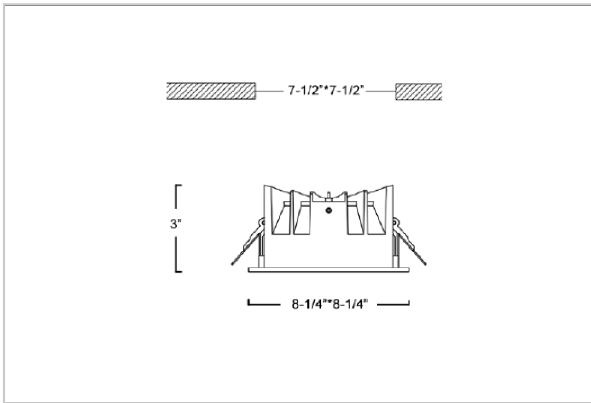

Flare Down Lights

ITEM SKU#: 662187493275

Product Code : IK-RFLAREDL-40W-30K-WH-90C-60D

Voltage	100 - 277 V AC, 50-60 Hz
Lumen Output	3600lm
Power	40W
Efficacy	90lm/w
CCT	3000K
CRI	>90
Beam Angle	60°
Light Distribution	Wide flood
LED Light Source	Osram SOLERIQ S 19
Start Time	Instant
Driver	Stand Alone (included)
Operating Position	Non - Swiveling Type
Dimming	On-Off / Triac / 0-10 V
Construction	Sqaure
Mounting Type	Recessed
Heads	Single Head
Finish	White
Height	3"
Diameter	8-1/4"x8-1/4"
Cut Out	7-1/2"x7-1/2"
Optics	Darklight Technology Black, Silver
Application Area	Outdoor Corridor, Bathroom, Eave.

Beam Spread (Option)

Wide Flood	60°
ft	Ø
3.0	3.15
9.0	9.45
15.0	15.75

Flare downlight is a square shaped fixture, that illuminates a store in the most effective manner without being obtrusive. The smart engineering of the luminaire with specular reflector & power grid/global connectors along with high voltage standing in-house LED driver makes it an ideal choice for lighting your stores.