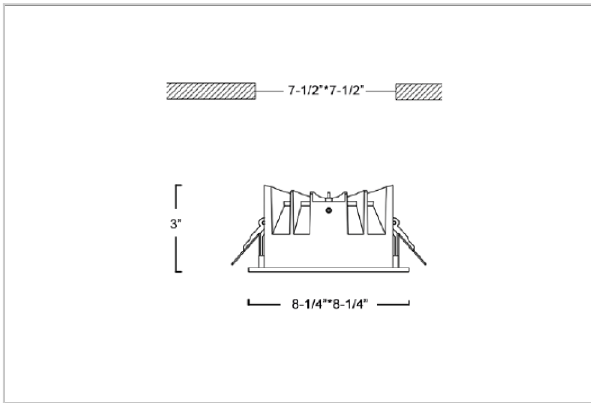

Flare Down Lights

ITEM SKU#: 662187493268

Product Code : IK-RFLAREDL-40W-27K-WH-90C-60D

Voltage	100 - 277 V AC, 50-60 Hz
Lumen Output	3600lm
Power	40W
Efficacy	90lm/w
CCT	2700K
CRI	>90
Beam Angle	60°
Light Distribution	Wide flood
LED Light Source	Osram SOLERIQ S 19
Start Time	Instant
Driver	Stand Alone (included)
Operating Position	Non - Swiveling Type
Dimming	On-Off / Triac / 0-10 V
Construction	Sqaure
Mounting Type	Recessed
Heads	Single Head
Finish	White
Height	3"
Diameter	8-1/4"x8-1/4"
Cut Out	7-1/2"x7-1/2"
Optics	Darklight Technology Black, Silver
Application Area	Outdoor Corridor, Bathroom, Eave.

Beam Spread (Option)

Wide Flood	60°
ft	Ø
3.0	3.15
9.0	9.45
15.0	15.75

Flare downlight is a square shaped fixture, that illuminates a store in the most effective manner without being obtrusive. The smart engineering of the luminaire with specular reflector & power grid/global connectors along with high voltage standing in-house LED driver makes it an ideal choice for lighting your stores.