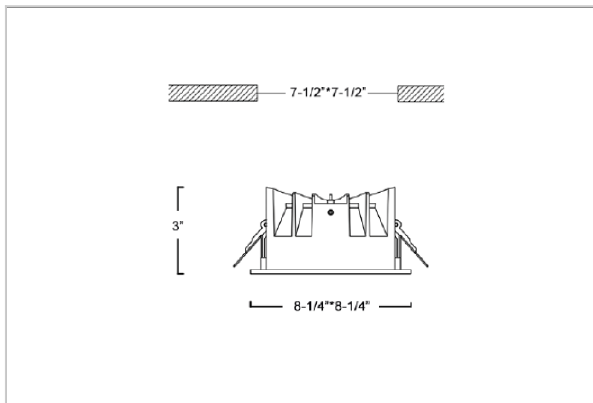

Flare Down Lights

ITEM SKU#: 662187493268

Product Code : IK-RFLAREDL-40W-27K-WH-90C-60D

Voltage	100 - 277 V AC, 50-60 Hz
Lumen Output	3600lm
Power	40W
Efficacy	90lm/w
CCT	2700K
CRI	>90
Beam Angle	60°
Light Distribution	Wide flood
LED Light Source	Osram SOLERIQ S 19
Start Time	Instant
Driver	Stand Alone (included)
Operating Position	Non - Swiveling Type
Dimming	On-Off / Triac / 0-10 V
Construction	Sqaure
Mounting Type	Recessed
Heads	Single Head
Finish	White
Height	3"
Diameter	8-1/4"x8-1/4"
Cut Out	7-1/2"x7-1/2"
Optics	Darklight Technology Black, Silver
Application Area	Outdoor Corridor, Bathroom, Eave.

Beam Spread (Option)

Wide Flood	60°
ft	Ø
3.0	3.15
9.0	9.45
15.0	15.75

Flare downlight is a square shaped fixture, that illuminates a store in the most effective manner without being obtrusive. The smart engineering of the luminaire with specular reflector & power grid/global connectors along with high voltage standing in-house LED driver makes it an ideal choice for lighting your stores.