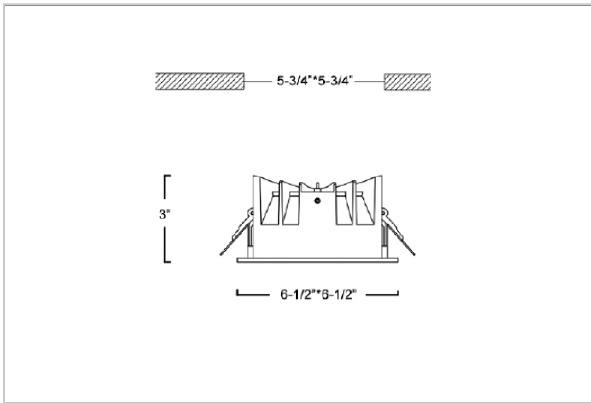

## Product Code : IK-RFLAREDL-30W-40K-WH-90C-60D

Voltage	100 - 277 V AC, 50-60 Hz
Lumen Output	2700lm
Power	30W
Efficacy	90lm/w
CCT	4000K
CRI	>90
Beam Angle	60°
Light Distribution	Wide flood
LED Light Source	Osram SOLERIQ S 19
Start Time	Instant
Driver	Stand Alone (included)
Operating Position	Non - Swiveling Type
Dimming	On-Off / Triac / 0-10 V
Construction	Sqaure
Mounting Type	Recessed
Heads	Single Head
Finish	White
Height	3"
Diameter	6-1/2"x6-1/2"
Cut Out	5-3/4"x5-3/4"
Optics	Darklight Technology Black, Silver
Application Area	Outdoor Corridor, Bathroom, Eave.

### Beam Spread (Option)

Wide Flood	60°
ft	Ø
3.0	3.15
9.0	9.45
15.0	15.75

Flare downlight is a square shaped fixture, that illuminates a store in the most effective manner without being obtrusive. The smart engineering of the luminaire with specular reflector & power grid/global connectors along with high voltage standing in-house LED driver makes it an ideal choice for lighting your stores.