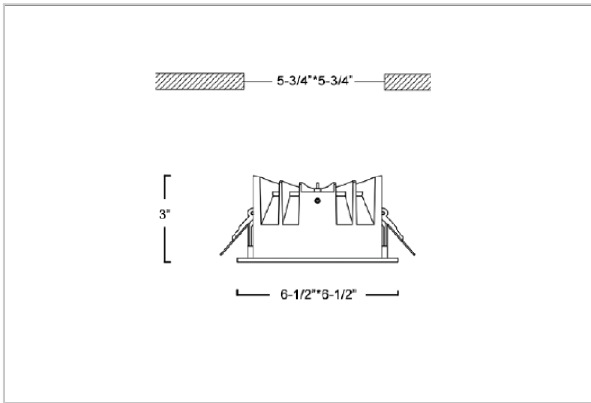

## Product Code : IK-RFLAREDL-30W-35K-WH-90C-60D

Voltage	100 - 277 V AC, 50-60 Hz
Lumen Output	2700lm
Power	30W
Efficacy	90lm/w
CCT	3500K
CRI	>90
Beam Angle	60°
Light Distribution	Wide flood
LED Light Source	Osram SOLERIQ S 19
Start Time	Instant
Driver	Stand Alone (included)
Operating Position	Non - Swiveling Type
Dimming	On-Off / Triac / 0-10 V
Construction	Sqaure
Mounting Type	Recessed
Heads	Single Head
Finish	White
Height	3"
Diameter	6-1/2"x6-1/2"
Cut Out	5-3/4"x5-3/4"
Optics	Darklight Technology Black, Silver
Application Area	Outdoor Corridor, Bathroom, Eave.

### Beam Spread (Option)

Wide Flood	60°
ft	Ø
3.0	3.15
9.0	9.45
15.0	15.75

Flare downlight is a square shaped fixture, that illuminates a store in the most effective manner without being obtrusive. The smart engineering of the luminaire with specular reflector & power grid/global connectors along with high voltage standing in-house LED driver makes it an ideal choice for lighting your stores.