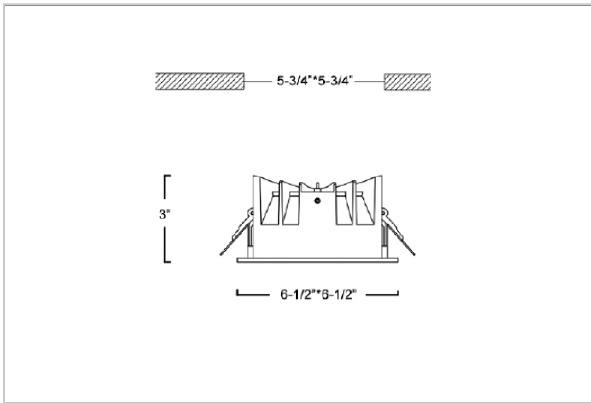

## Product Code : IK-RFLAREDL-30W-35K-WH-90C-60D

|                    |                                    |
|--------------------|------------------------------------|
| Voltage            | 100 - 277 V AC, 50-60 Hz           |
| Lumen Output       | 2700lm                             |
| Power              | 30W                                |
| Efficacy           | 90lm/w                             |
| CCT                | 3500K                              |
| CRI                | >90                                |
| Beam Angle         | 60°                                |
| Light Distribution | Wide flood                         |
| LED Light Source   | Osram SOLERIQ S 19                 |
| Start Time         | Instant                            |
| Driver             | Stand Alone (included)             |
| Operating Position | Non - Swiveling Type               |
| Dimming            | On-Off / Triac / 0-10 V            |
| Construction       | Sqaure                             |
| Mounting Type      | Recessed                           |
| Heads              | Single Head                        |
| Finish             | White                              |
| Height             | 3"                                 |
| Diameter           | 6-1/2"x6-1/2"                      |
| Cut Out            | 5-3/4"x5-3/4"                      |
| Optics             | Darklight Technology Black, Silver |
| Application Area   | Outdoor Corridor, Bathroom, Eave.  |

### Beam Spread (Option)

|            |       |
|------------|-------|
| Wide Flood | 60°   |
| ft         | Ø     |
| 3.0        | 3.15  |
| 9.0        | 9.45  |
| 15.0       | 15.75 |

Flare downlight is a square shaped fixture, that illuminates a store in the most effective manner without being obtrusive. The smart engineering of the luminaire with specular reflector & power grid/global connectors along with high voltage standing in-house LED driver makes it an ideal choice for lighting your stores.