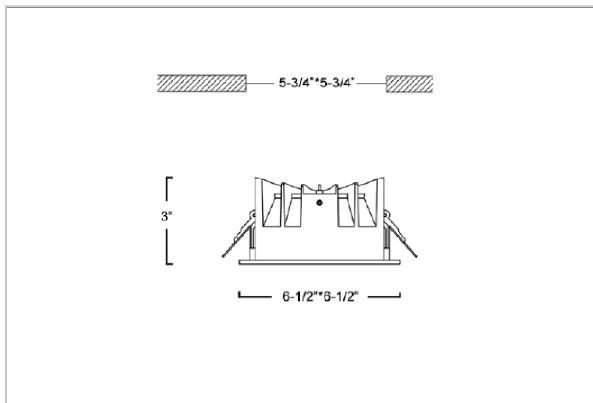

Flare Down Lights

ITEM SKU#: 662187493244

Product Code : IK-RFLAREDL-30W-35K-WH-90C-60D

Voltage	100 - 277 V AC, 50-60 Hz
Lumen Output	2700lm
Power	30W
Efficacy	90lm/w
CCT	3500K
CRI	>90
Beam Angle	60°
Light Distribution	Wide flood
LED Light Source	Osram SOLERIQ S 19
Start Time	Instant
Driver	Stand Alone (included)
Operating Position	Non - Swiveling Type
Dimming	On-Off / Triac / 0-10 V
Construction	Sqaure
Mounting Type	Recessed
Heads	Single Head
Finish	White
Height	3"
Diameter	6-1/2"x6-1/2"
Cut Out	5-3/4"x5-3/4"
Optics	Darklight Technology Black, Silver
Application Area	Outdoor Corridor, Bathroom, Eave.

Beam Spread (Option)

Wide Flood	60°
ft	Ø
3.0	3.15
9.0	9.45
15.0	15.75

Flare downlight is a square shaped fixture, that illuminates a store in the most effective manner without being obtrusive. The smart engineering of the luminaire with specular reflector & power grid/global connectors along with high voltage standing in-house LED driver makes it an ideal choice for lighting your stores.