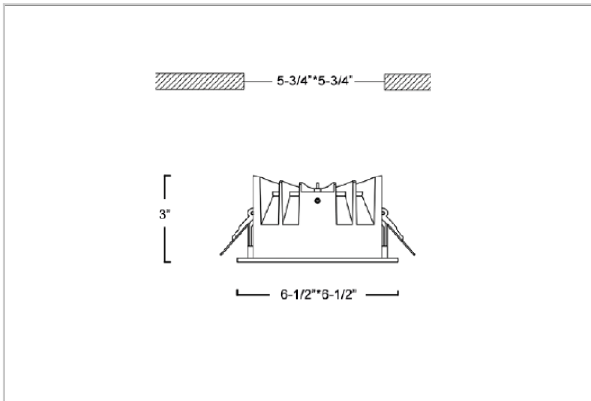

Flare Down Lights

ITEM SKU#: 662187493237

Product Code : IK-RFLAREDL-30W-30K-WH-90C-60D

Voltage	100 - 277 V AC, 50-60 Hz
Lumen Output	2700lm
Power	30W
Efficacy	90lm/w
CCT	3000K
CRI	>90
Beam Angle	60°
Light Distribution	Wide flood
LED Light Source	Osram SOLERIQ S 19
Start Time	Instant
Driver	Stand Alone (included)
Operating Position	Non - Swiveling Type
Dimming	On-Off / Triac / 0-10 V
Construction	Sqaure
Mounting Type	Recessed
Heads	Single Head
Finish	White
Height	3"
Diameter	6-1/2"x6-1/2"
Cut Out	5-3/4"x5-3/4"
Optics	Darklight Technology Black, Silver
Application Area	Outdoor Corridor, Bathroom, Eave.

Beam Spread (Option)

Wide Flood	60°
ft	Ø
3.0	3.15
9.0	9.45
15.0	15.75

Flare downlight is a square shaped fixture, that illuminates a store in the most effective manner without being obtrusive. The smart engineering of the luminaire with specular reflector & power grid/global connectors along with high voltage standing in-house LED driver makes it an ideal choice for lighting your stores.