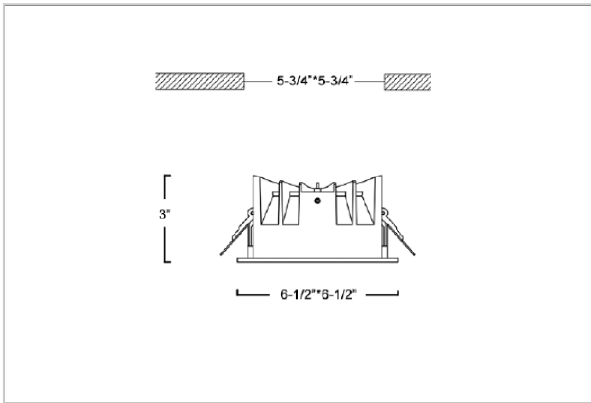

Flare Down Lights

ITEM SKU#: 662187493237

Product Code : IK-RFLAREDL-30W-30K-WH-90C-60D

Voltage	100 - 277 V AC, 50-60 Hz
Lumen Output	2700lm
Power	30W
Efficacy	90lm/w
CCT	3000K
CRI	>90
Beam Angle	60°
Light Distribution	Wide flood
LED Light Source	Osram SOLERIQ S 19
Start Time	Instant
Driver	Stand Alone (included)
Operating Position	Non - Swiveling Type
Dimming	On-Off / Triac / 0-10 V
Construction	Sqaure
Mounting Type	Recessed
Heads	Single Head
Finish	White
Height	3"
Diameter	6-1/2"x6-1/2"
Cut Out	5-3/4"x5-3/4"
Optics	Darklight Technology Black, Silver
Application Area	Outdoor Corridor, Bathroom, Eave.

Beam Spread (Option)

Wide Flood	60°
ft	Ø
3.0	3.15
9.0	9.45
15.0	15.75

Flare downlight is a square shaped fixture, that illuminates a store in the most effective manner without being obtrusive. The smart engineering of the luminaire with specular reflector & power grid/global connectors along with high voltage standing in-house LED driver makes it an ideal choice for lighting your stores.