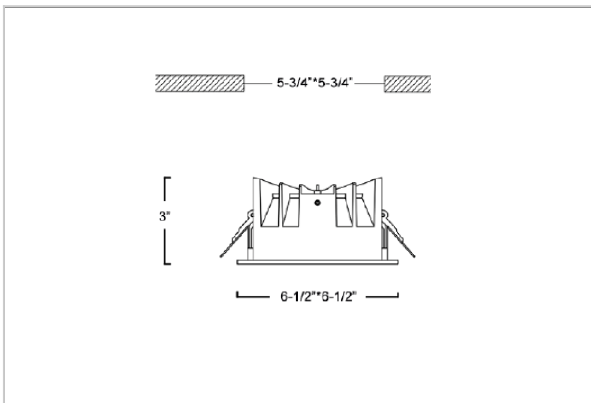

Flare Down Lights

ITEM SKU#: 662187493213

Product Code : IK-RFLAREDL-30W-27K-WH-90C-60D

Voltage	100 - 277 V AC, 50-60 Hz
Lumen Output	2700lm
Power	30W
Efficacy	90lm/w
CCT	2700K
CRI	>90
Beam Angle	60°
Light Distribution	Wide flood
LED Light Source	Osram SOLERIQ S 19
Start Time	Instant
Driver	Stand Alone (included)
Operating Position	Non - Swiveling Type
Dimming	On-Off / Triac / 0-10 V
Construction	Sqaure
Mounting Type	Recessed
Heads	Single Head
Finish	White
Height	3"
Diameter	6-1/2"x6-1/2"
Cut Out	5-3/4"x5-3/4"
Optics	Darklight Technology Black, Silver
Application Area	Outdoor Corridor, Bathroom, Eave.

Beam Spread (Option)

Wide Flood	60°
ft	Ø
3.0	3.15
9.0	9.45
15.0	15.75

Flare downlight is a square shaped fixture, that illuminates a store in the most effective manner without being obtrusive. The smart engineering of the luminaire with specular reflector & power grid/global connectors along with high voltage standing in-house LED driver makes it an ideal choice for lighting your stores.