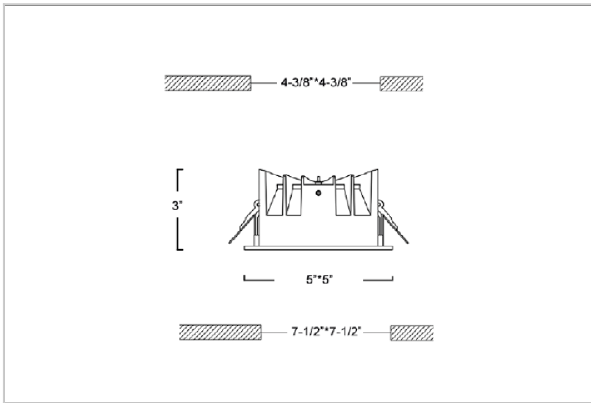

Flare Down Lights

ITEM SKU#: 662187493190

Product Code : IK-RFLAREDL-20W-35K-WH-90C-60D

Voltage	100 - 277 V AC, 50-60 Hz
Lumen Output	1800lm
Power	20W
Efficacy	90lm/w
CCT	3500K
CRI	>90
Beam Angle	60°
Light Distribution	Wide flood
LED Light Source	Osram SOLERIQ S 19
Start Time	Instant
Driver	Stand Alone (included)
Operating Position	Non - Swiveling Type
Dimming	On-Off / Triac / 0-10 V
Construction	Sqaure
Mounting Type	Recessed
Heads	Single Head
Finish	White
Height	3"
Diameter	5"x5"
Cut Out	4-3/8"x4-3/8"
Optics	Darklight Technology Black, Silver
Application Area	Outdoor Corridor, Bathroom, Eave.

Beam Spread (Option)

Wide Flood	60°
ft	Ø
3.0	3.15
9.0	9.45
15.0	15.75

Flare downlight is a square shaped fixture, that illuminates a store in the most effective manner without being obtrusive. The smart engineering of the luminaire with specular reflector & power grid/global connectors along with high voltage standing in-house LED driver makes it an ideal choice for lighting your stores.