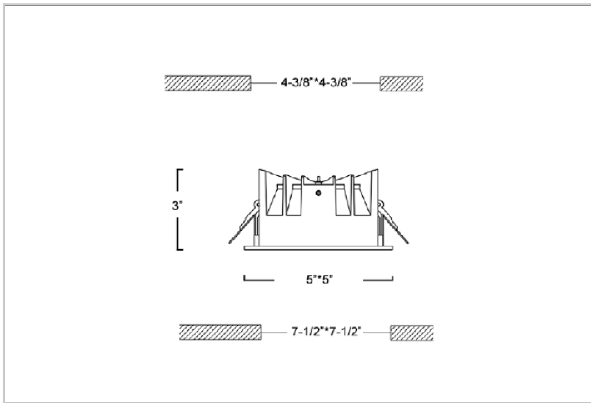

## Product Code : IK-RFLAREDL-20W-30K-WH-90C-60D

Voltage	100 - 277 V AC, 50-60 Hz
Lumen Output	1800lm
Power	20W
Efficacy	90lm/w
CCT	3000K
CRI	>90
Beam Angle	60°
Light Distribution	Wide flood
LED Light Source	Osram SOLERIQ S 19
Start Time	Instant
Driver	Stand Alone (included)
Operating Position	Non - Swiveling Type
Dimming	On-Off / Triac / 0-10 V
Construction	Sqaure
Mounting Type	Recessed
Heads	Single Head
Finish	White
Height	3"
Diameter	5"x5"
Cut Out	4-3/8"x4-3/8"
Optics	Darklight Technology Black, Silver
Application Area	Outdoor Corridor, Bathroom, Eave.

### Beam Spread (Option)

Wide Flood	60°
ft	Ø
3.0	3.15
9.0	9.45
15.0	15.75

Flare downlight is a square shaped fixture, that illuminates a store in the most effective manner without being obtrusive. The smart engineering of the luminaire with specular reflector & power grid/global connectors along with high voltage standing in-house LED driver makes it an ideal choice for lighting your stores.