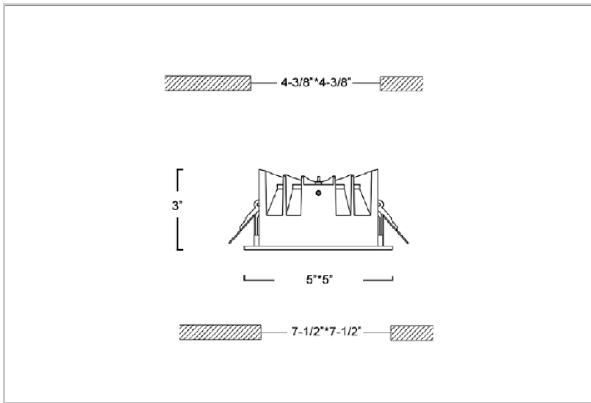

Flare Down Lights

ITEM SKU#: 662187493183

Product Code : IK-RFLAREDL-20W-30K-WH-90C-60D

Voltage	100 - 277 V AC, 50-60 Hz
Lumen Output	1800lm
Power	20W
Efficacy	90lm/w
CCT	3000K
CRI	>90
Beam Angle	60°
Light Distribution	Wide flood
LED Light Source	Osram SOLERIQ S 19
Start Time	Instant
Driver	Stand Alone (included)
Operating Position	Non - Swiveling Type
Dimming	On-Off / Triac / 0-10 V
Construction	Sqaure
Mounting Type	Recessed
Heads	Single Head
Finish	White
Height	3"
Diameter	5"x5"
Cut Out	4-3/8"x4-3/8"
Optics	Darklight Technology Black, Silver
Application Area	Outdoor Corridor, Bathroom, Eave.

Beam Spread (Option)

Wide Flood	60°
ft	Ø
3.0	3.15
9.0	9.45
15.0	15.75

Flare downlight is a square shaped fixture, that illuminates a store in the most effective manner without being obtrusive. The smart engineering of the luminaire with specular reflector & power grid/global connectors along with high voltage standing in-house LED driver makes it an ideal choice for lighting your stores.