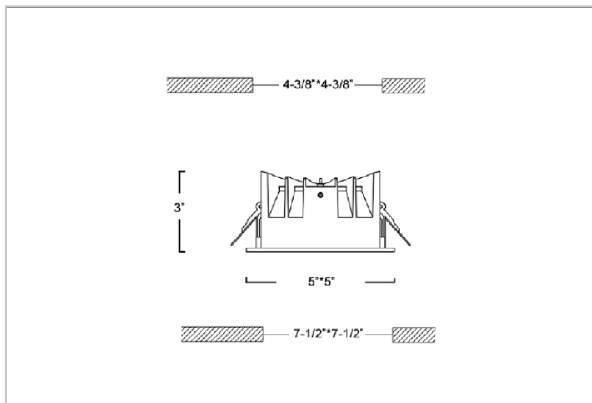

## Product Code : IK-RFLAREDL-20W-27K-WH-90C-60D

Voltage	100 - 277 V AC, 50-60 Hz
Lumen Output	1800lm
Power	20W
Efficacy	90lm/w
CCT	2700K
CRI	>90
Beam Angle	60°
Light Distribution	Wide flood
LED Light Source	Osram SOLERIQ S 19
Start Time	Instant
Driver	Stand Alone (included)
Operating Position	Non - Swiveling Type
Dimming	On-Off / Triac / 0-10 V
Construction	Sqaure
Mounting Type	Recessed
Heads	Single Head
Finish	White
Height	3"
Diameter	5"x5"
Cut Out	4-3/8"x4-3/8"
Optics	Darklight Technology Black, Silver
Application Area	Outdoor Corridor, Bathroom, Eave.

### Beam Spread (Option)

Wide Flood	60°
ft	Ø
3.0	3.15
9.0	9.45
15.0	15.75

Flare downlight is a square shaped fixture, that illuminates a store in the most effective manner without being obtrusive. The smart engineering of the luminaire with specular reflector & power grid/global connectors along with high voltage standing in-house LED driver makes it an ideal choice for lighting your stores.