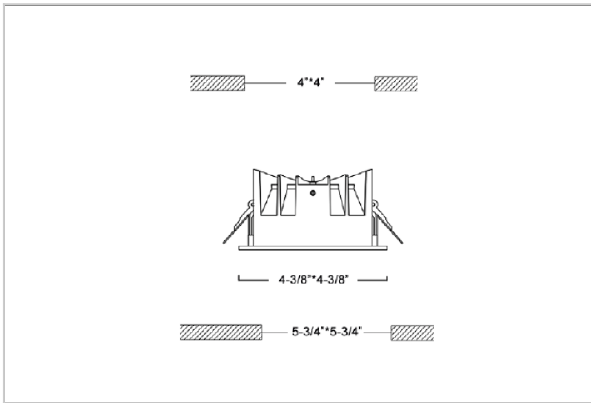

Flare Down Lights

ITEM SKU#: 662187493145

Product Code : IK-RFLAREDL-15W-35K-WH-90C-60D

| | |
|--------------------|------------------------------------|
| Voltage | 100 - 277 V AC, 50-60 Hz |
| Lumen Output | 1350lm |
| Power | 15W |
| Efficacy | 90lm/w |
| CCT | 3500K |
| CRI | >90 |
| Beam Angle | 60° |
| Light Distribution | Wide flood |
| LED Light Source | Osram SOLERIQ S 19 |
| Start Time | Instant |
| Driver | Stand Alone (included) |
| Operating Position | Non - Swiveling Type |
| Dimming | On-Off / Triac / 0-10 V |
| Construction | Sqaure |
| Mounting Type | Recessed |
| Heads | Single Head |
| Finish | White |
| Height | 2-3/8" |
| Diameter | 4-3/8"x4-3/8" |
| Cut Out | 4"x4" |
| Optics | Darklight Technology Black, Silver |
| Application Area | Outdoor Corridor, Bathroom, Eave. |

Beam Spread (Option)

| | |
|------------|-------|
| Wide Flood | 60° |
| ft | Ø |
| 3.0 | 3.15 |
| 9.0 | 9.45 |
| 15.0 | 15.75 |

Flare downlight is a square shaped fixture, that illuminates a store in the most effective manner without being obtrusive. The smart engineering of the luminaire with specular reflector & power grid/global connectors along with high voltage standing in-house LED driver makes it an ideal choice for lighting your stores.