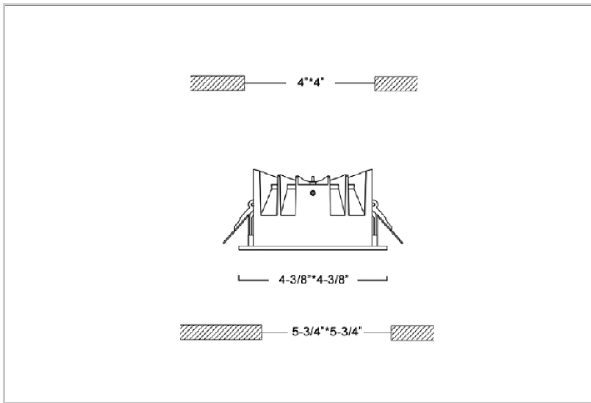

Flare Down Lights

ITEM SKU#: 662187493138

Product Code : IK-RFLAREDL-15W-30K-WH-90C-60D

Voltage	100 - 277 V AC, 50-60 Hz
Lumen Output	1350lm
Power	15W
Efficacy	90lm/w
CCT	3000K
CRI	>90
Beam Angle	60°
Light Distribution	Wide flood
LED Light Source	Osram SOLERIQ S 19
Start Time	Instant
Driver	Stand Alone (included)
Operating Position	Non - Swiveling Type
Dimming	On-Off / Triac / 0-10 V
Construction	Sqaure
Mounting Type	Recessed
Heads	Single Head
Finish	White
Height	2-3/8"
Diameter	4-3/8"x4-3/8"
Cut Out	4"x4"
Optics	Darklight Technology Black, Silver
Application Area	Outdoor Corridor, Bathroom, Eave.

Beam Spread (Option)

Wide Flood	60°
ft	Ø
3.0	3.15
9.0	9.45
15.0	15.75

Flare downlight is a square shaped fixture, that illuminates a store in the most effective manner without being obtrusive. The smart engineering of the luminaire with specular reflector & power grid/global connectors along with high voltage standing in-house LED driver makes it an ideal choice for lighting your stores.