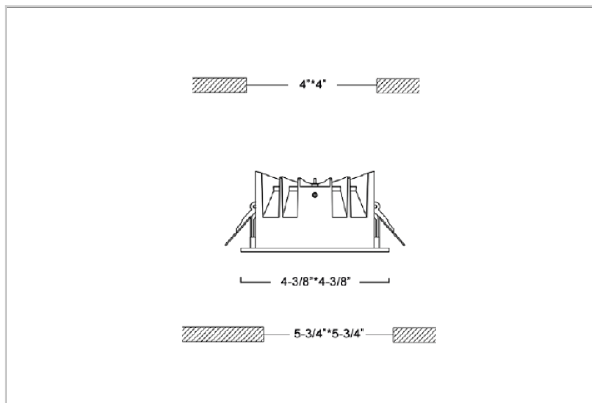

Flare Down Lights

ITEM SKU#: 662187493138

Product Code : IK-RFLAREDL-15W-30K-WH-90C-60D

Voltage	100 - 277 V AC, 50-60 Hz
Lumen Output	1350lm
Power	15W
Efficacy	90lm/w
CCT	3000K
CRI	>90
Beam Angle	60°
Light Distribution	Wide flood
LED Light Source	Osram SOLERIQ S 19
Start Time	Instant
Driver	Stand Alone (included)
Operating Position	Non - Swiveling Type
Dimming	On-Off / Triac / 0-10 V
Construction	Sqaure
Mounting Type	Recessed
Heads	Single Head
Finish	White
Height	2-3/8"
Diameter	4-3/8"x4-3/8"
Cut Out	4"x4"
Optics	Darklight Technology Black, Silver
Application Area	Outdoor Corridor, Bathroom, Eave.

Beam Spread (Option)

Wide Flood	60°
ft	Ø
3.0	3.15
9.0	9.45
15.0	15.75

Flare downlight is a square shaped fixture, that illuminates a store in the most effective manner without being obtrusive. The smart engineering of the luminaire with specular reflector & power grid/global connectors along with high voltage standing in-house LED driver makes it an ideal choice for lighting your stores.