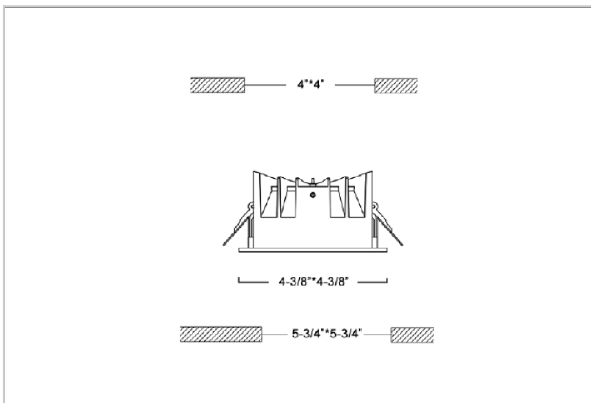

Flare Down Lights

ITEM SKU#: 662187493121

Product Code : IK-RFLAREDL-15W-27K-WH-90C-60D

Voltage	100 - 277 V AC, 50-60 Hz
Lumen Output	1350lm
Power	15W
Efficacy	90lm/w
CCT	2700K
CRI	>90
Beam Angle	60°
Light Distribution	Wide flood
LED Light Source	Osram SOLERIQ S 19
Start Time	Instant
Driver	Stand Alone (included)
Operating Position	Non - Swiveling Type
Dimming	On-Off / Triac / 0-10 V
Construction	Sqaure
Mounting Type	Recessed
Heads	Single Head
Finish	White
Height	2-3/8"
Diameter	4-3/8"x4-3/8"
Cut Out	4"x4"
Optics	Darklight Technology Black, Silver
Application Area	Outdoor Corridor, Bathroom, Eave.

Beam Spread (Option)

Wide Flood	60°
ft	Ø
3.0	3.15
9.0	9.45
15.0	15.75

Flare downlight is a square shaped fixture, that illuminates a store in the most effective manner without being obtrusive. The smart engineering of the luminaire with specular reflector & power grid/global connectors along with high voltage standing in-house LED driver makes it an ideal choice for lighting your stores.