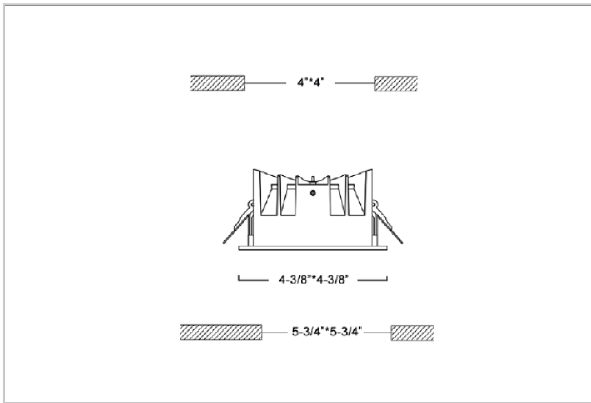

Flare Down Lights

ITEM SKU#: 662187493121

Product Code : IK-RFLAREDL-15W-27K-WH-90C-60D

Voltage	100 - 277 V AC, 50-60 Hz
Lumen Output	1350lm
Power	15W
Efficacy	90lm/w
CCT	2700K
CRI	>90
Beam Angle	60°
Light Distribution	Wide flood
LED Light Source	Osram SOLERIQ S 19
Start Time	Instant
Driver	Stand Alone (included)
Operating Position	Non - Swiveling Type
Dimming	On-Off / Triac / 0-10 V
Construction	Sqaure
Mounting Type	Recessed
Heads	Single Head
Finish	White
Height	2-3/8"
Diameter	4-3/8"x4-3/8"
Cut Out	4"x4"
Optics	Darklight Technology Black, Silver
Application Area	Outdoor Corridor, Bathroom, Eave.

Beam Spread (Option)

Wide Flood	60°
ft	Ø
3.0	3.15
9.0	9.45
15.0	15.75

Flare downlight is a square shaped fixture, that illuminates a store in the most effective manner without being obtrusive. The smart engineering of the luminaire with specular reflector & power grid/global connectors along with high voltage standing in-house LED driver makes it an ideal choice for lighting your stores.