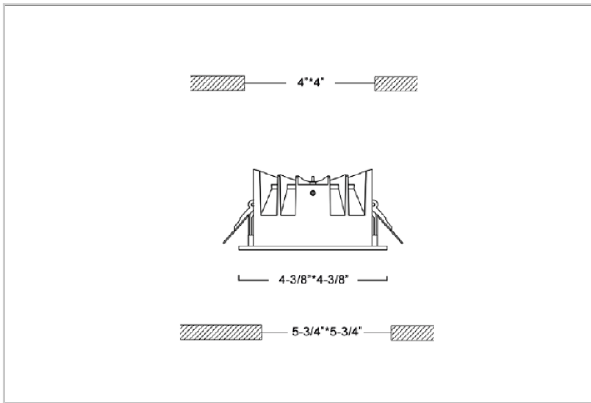

Flare Down Lights

ITEM SKU#: 662187493114

Product Code : IK-RFLAREDL-12W-40K-WH-90C-60D

Voltage	100 - 277 V AC, 50-60 Hz
Lumen Output	1080lm
Power	12W
Efficacy	90lm/w
CCT	4000K
CRI	>90
Beam Angle	60°
Light Distribution	Wide flood
LED Light Source	Osram SOLERIQ S 19
Start Time	Instant
Driver	Stand Alone (included)
Operating Position	Non - Swiveling Type
Dimming	On-Off / Triac / 0-10 V
Construction	Sqaure
Mounting Type	Recessed
Heads	Single Head
Finish	White
Height	2-3/8"
Diameter	4-3/8"x4-3/8"
Cut Out	4"x4"
Optics	Darklight Technology Black, Silver
Application Area	Outdoor Corridor, Bathroom, Eave.

Beam Spread (Option)

Wide Flood	60°
ft	Ø
3.0	3.15
9.0	9.45
15.0	15.75

Flare downlight is a square shaped fixture, that illuminates a store in the most effective manner without being obtrusive. The smart engineering of the luminaire with specular reflector & power grid/global connectors along with high voltage standing in-house LED driver makes it an ideal choice for lighting your stores.