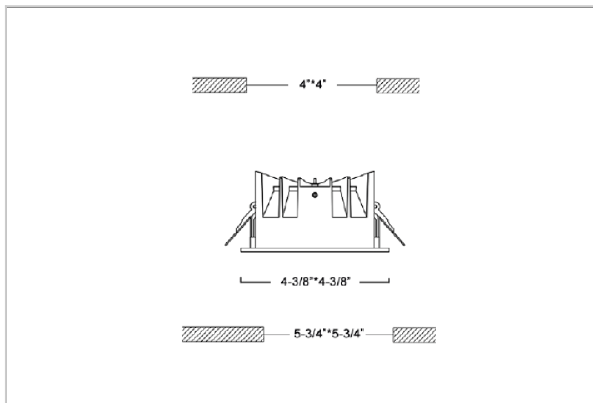

Flare Down Lights

ITEM SKU#: 662187493114

Product Code : IK-RFLAREDL-12W-40K-WH-90C-60D

Voltage	100 - 277 V AC, 50-60 Hz
Lumen Output	1080lm
Power	12W
Efficacy	90lm/w
CCT	4000K
CRI	>90
Beam Angle	60°
Light Distribution	Wide flood
LED Light Source	Osram SOLERIQ S 19
Start Time	Instant
Driver	Stand Alone (included)
Operating Position	Non - Swiveling Type
Dimming	On-Off / Triac / 0-10 V
Construction	Sqaure
Mounting Type	Recessed
Heads	Single Head
Finish	White
Height	2-3/8"
Diameter	4-3/8"x4-3/8"
Cut Out	4"x4"
Optics	Darklight Technology Black, Silver
Application Area	Outdoor Corridor, Bathroom, Eave.

Beam Spread (Option)

Wide Flood	60°
ft	Ø
3.0	3.15
9.0	9.45
15.0	15.75

Flare downlight is a square shaped fixture, that illuminates a store in the most effective manner without being obtrusive. The smart engineering of the luminaire with specular reflector & power grid/global connectors along with high voltage standing in-house LED driver makes it an ideal choice for lighting your stores.