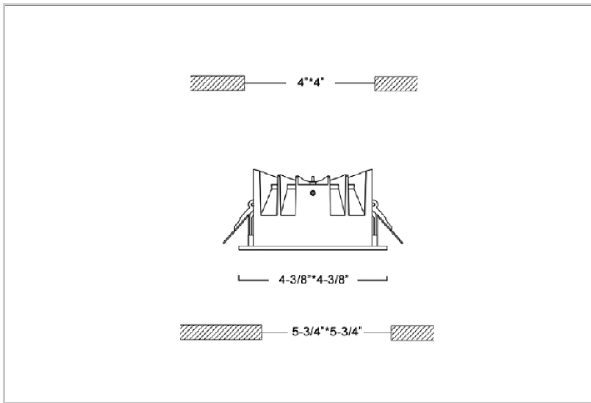

## Product Code : IK-RFLAREDL-12W-35K-WH-90C-60D

Voltage	100 - 277 V AC, 50-60 Hz
Lumen Output	1080lm
Power	12W
Efficacy	90lm/w
CCT	3500K
CRI	>90
Beam Angle	60°
Light Distribution	Wide flood
LED Light Source	Osram SOLERIQ S 19
Start Time	Instant
Driver	Stand Alone (included)
Operating Position	Non - Swiveling Type
Dimming	On-Off / Triac / 0-10 V
Construction	Sqaure
Mounting Type	Recessed
Heads	Single Head
Finish	White
Height	2-3/8"
Diameter	4-3/8"x4-3/8"
Cut Out	4"x4"
Optics	Darklight Technology Black, Silver
Application Area	Outdoor Corridor, Bathroom, Eave.

### Beam Spread (Option)

Wide Flood	60°
ft	Ø
3.0	3.15
9.0	9.45
15.0	15.75

Flare downlight is a square shaped fixture, that illuminates a store in the most effective manner without being obtrusive. The smart engineering of the luminaire with specular reflector & power grid/global connectors along with high voltage standing in-house LED driver makes it an ideal choice for lighting your stores.