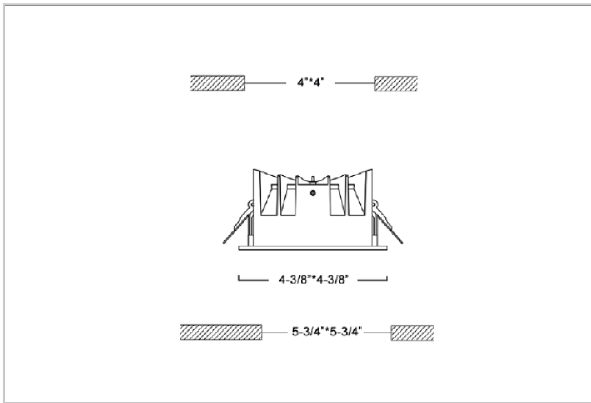

Flare Down Lights

ITEM SKU#: 662187493091

Product Code : IK-RFLAREDL-12W-30K-WH-90C-60D

Voltage	100 - 277 V AC, 50-60 Hz
Lumen Output	1080lm
Power	12W
Efficacy	90lm/w
CCT	3000K
CRI	>90
Beam Angle	60°
Light Distribution	Wide flood
LED Light Source	Osram SOLERIQ S 19
Start Time	Instant
Driver	Stand Alone (included)
Operating Position	Non - Swiveling Type
Dimming	On-Off / Triac / 0-10 V
Construction	Sqaure
Mounting Type	Recessed
Heads	Single Head
Finish	White
Height	2-3/8"
Diameter	4-3/8"x4-3/8"
Cut Out	4"x4"
Optics	Darklight Technology Black, Silver
Application Area	Outdoor Corridor, Bathroom, Eave.

Beam Spread (Option)

Wide Flood	60°
ft	Ø
3.0	3.15
9.0	9.45
15.0	15.75

Flare downlight is a square shaped fixture, that illuminates a store in the most effective manner without being obtrusive. The smart engineering of the luminaire with specular reflector & power grid/global connectors along with high voltage standing in-house LED driver makes it an ideal choice for lighting your stores.