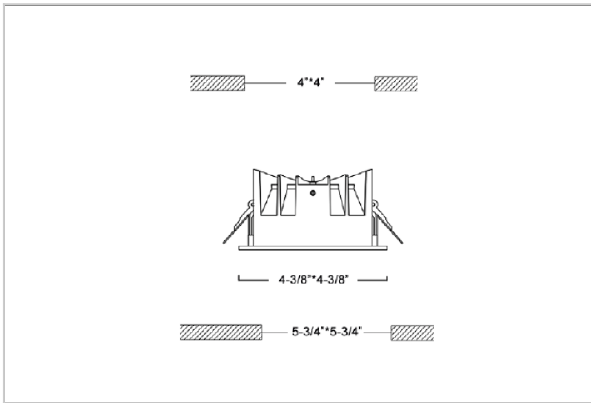

## Product Code : IK-RFLAREDL-12W-30K-WH-90C-60D

Voltage	100 - 277 V AC, 50-60 Hz
Lumen Output	1080lm
Power	12W
Efficacy	90lm/w
CCT	3000K
CRI	>90
Beam Angle	60°
Light Distribution	Wide flood
LED Light Source	Osram SOLERIQ S 19
Start Time	Instant
Driver	Stand Alone (included)
Operating Position	Non - Swiveling Type
Dimming	On-Off / Triac / 0-10 V
Construction	Sqaure
Mounting Type	Recessed
Heads	Single Head
Finish	White
Height	2-3/8"
Diameter	4-3/8"x4-3/8"
Cut Out	4"x4"
Optics	Darklight Technology Black, Silver
Application Area	Outdoor Corridor, Bathroom, Eave.

### Beam Spread (Option)

Wide Flood	60°
ft	Ø
3.0	3.15
9.0	9.45
15.0	15.75

Flare downlight is a square shaped fixture, that illuminates a store in the most effective manner without being obtrusive. The smart engineering of the luminaire with specular reflector & power grid/global connectors along with high voltage standing in-house LED driver makes it an ideal choice for lighting your stores.