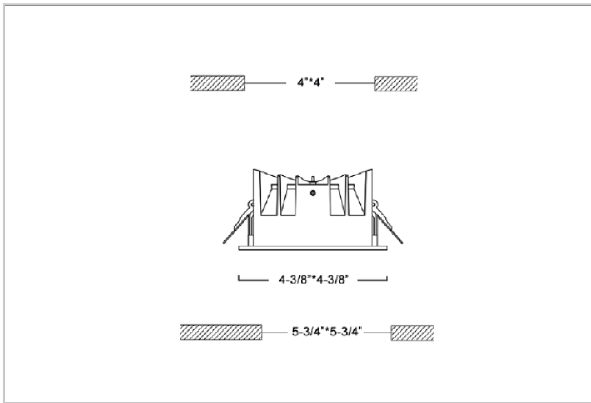

## Product Code : IK-RFLAREDL-12W-27K-WH-90C-60D

Voltage	100 - 277 V AC, 50-60 Hz
Lumen Output	1080lm
Power	12W
Efficacy	90lm/w
CCT	2700K
CRI	>90
Beam Angle	60°
Light Distribution	Wide flood
LED Light Source	Osram SOLERIQ S 19
Start Time	Instant
Driver	Stand Alone (included)
Operating Position	Non - Swiveling Type
Dimming	On-Off / Triac / 0-10 V
Construction	Sqaure
Mounting Type	Recessed
Heads	Single Head
Finish	White
Height	2-3/8"
Diameter	4-3/8"x4-3/8"
Cut Out	4"x4"
Optics	Darklight Technology Black, Silver
Application Area	Outdoor Corridor, Bathroom, Eave.

### Beam Spread (Option)

Wide Flood	60°
ft	Ø
3.0	3.15
9.0	9.45
15.0	15.75

Flare downlight is a square shaped fixture, that illuminates a store in the most effective manner without being obtrusive. The smart engineering of the luminaire with specular reflector & power grid/global connectors along with high voltage standing in-house LED driver makes it an ideal choice for lighting your stores.