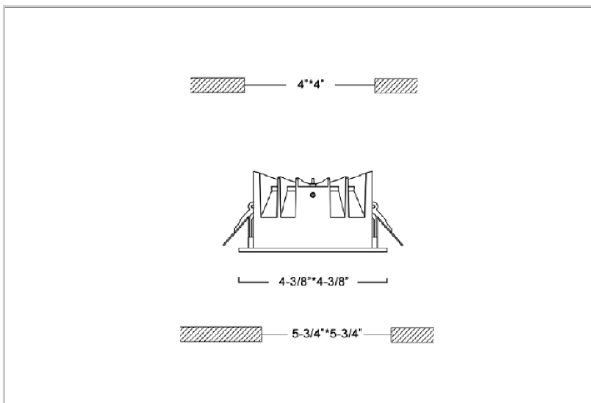

## Product Code : IK-RFLAREDL-12W-27K-WH-90C-60D

Voltage	100 - 277 V AC, 50-60 Hz
Lumen Output	1080lm
Power	12W
Efficacy	90lm/w
CCT	2700K
CRI	>90
Beam Angle	60°
Light Distribution	Wide flood
LED Light Source	Osram SOLERIQ S 19
Start Time	Instant
Driver	Stand Alone (included)
Operating Position	Non - Swiveling Type
Dimming	On-Off / Triac / 0-10 V
Construction	Sqaure
Mounting Type	Recessed
Heads	Single Head
Finish	White
Height	2-3/8"
Diameter	4-3/8"x4-3/8"
Cut Out	4"x4"
Optics	Darklight Technology Black, Silver
Application Area	Outdoor Corridor, Bathroom, Eave.

### Beam Spread (Option)

Wide Flood	60°
ft	Ø
3.0	3.15
9.0	9.45
15.0	15.75

Flare downlight is a square shaped fixture, that illuminates a store in the most effective manner without being obtrusive. The smart engineering of the luminaire with specular reflector & power grid/global connectors along with high voltage standing in-house LED driver makes it an ideal choice for lighting your stores.