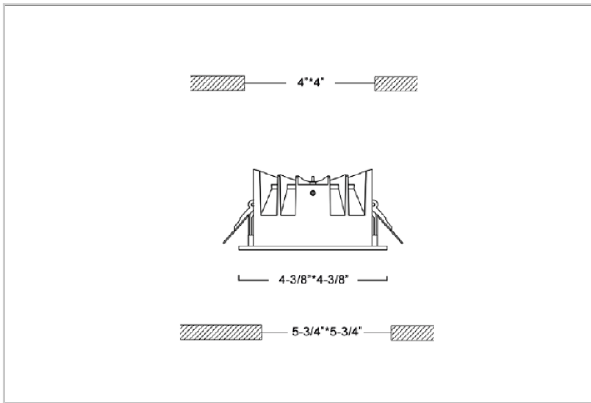

Flare Down Lights

ITEM SKU#: 662187493084

Product Code : IK-RFLAREDL-12W-27K-WH-90C-60D

Voltage	100 - 277 V AC, 50-60 Hz
Lumen Output	1080lm
Power	12W
Efficacy	90lm/w
CCT	2700K
CRI	>90
Beam Angle	60°
Light Distribution	Wide flood
LED Light Source	Osram SOLERIQ S 19
Start Time	Instant
Driver	Stand Alone (included)
Operating Position	Non - Swiveling Type
Dimming	On-Off / Triac / 0-10 V
Construction	Sqaure
Mounting Type	Recessed
Heads	Single Head
Finish	White
Height	2-3/8"
Diameter	4-3/8"x4-3/8"
Cut Out	4"x4"
Optics	Darklight Technology Black, Silver
Application Area	Outdoor Corridor, Bathroom, Eave.

Beam Spread (Option)

Wide Flood	60°
ft	Ø
3.0	3.15
9.0	9.45
15.0	15.75

Flare downlight is a square shaped fixture, that illuminates a store in the most effective manner without being obtrusive. The smart engineering of the luminaire with specular reflector & power grid/global connectors along with high voltage standing in-house LED driver makes it an ideal choice for lighting your stores.