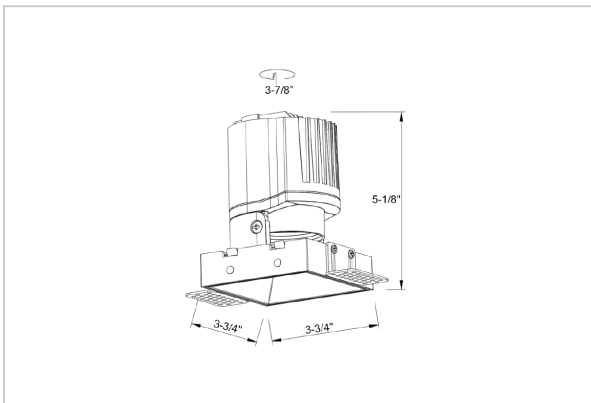

Thiea Down Lights

ITEM SKU#: 662187500805

Product Code : IK-RTHEIADL-15W-40K-WH-90C-60D

Voltage	100 - 277 V AC, 50-60 Hz
Lumen Output	1423.43lm
Power	15W
Efficacy	140lm/w
CCT	4000K
CRI	>90
Beam Angle	60°
Light Distribution	Wide flood
LED Type	COB
LED Light Source	Osram SOLERIQ S 19
Start Time	Instant
Driver	Stand Alone (included)
Operating Position	Non - Swiveling Type
Dimming	On-Off / Triac / 0-10 V
Construction	Sqaure
Mounting Type	Recessed
Heads	Single Head
Body Material	Aluminium Die cast
Finish	White
Length	3-3/4"
Height	5-1/8"
Cut Out	3-7/8"
Optics	Darklight Technology Black, Silver
Width (W)	3-3/4"
Application Area	Guest Room, Corridor, Restaurant, Meeting Room Club, Hall, Hotel Entrance

Beam Spread (Options)

Spot	15°	Medium	24°	Flood	38°	Wide Flood	60°
ft	Ø	ft	Ø	ft	Ø	ft	Ø
3.0	0.72	3.0	1.41	3.0	2.03	3.0	3.15
9.0	2.15	9.0	4.22	9.0	6.09	9.0	9.45
15.0	3.58	15.0	7.04	15.0	10.15	15.0	15.75

Theia, a square LED downlight made of aluminum die cast with high quality powder coated luminaire housing and optimum heat sink. Specular reflector & power grid / global connectors available with isolated LED Driver using Ultra bright OSRAM COB.