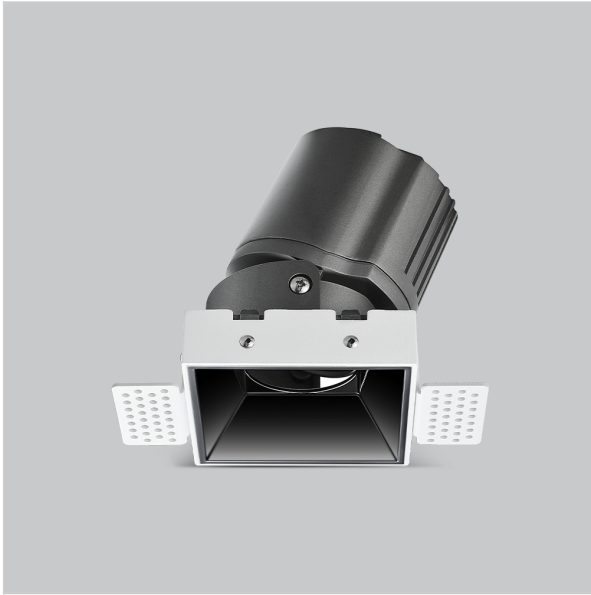

Thiea Down Lights

ITEM SKU#: 662187500805

Product Code : IK-RTHEIADL-15W-40K-WH-90C-60D

Voltage	100 - 277 V AC, 50-60 Hz
Lumen Output	1423.43lm
Power	15W
Efficacy	140lm/w
CCT	4000K
CRI	>90
Beam Angle	60°
Light Distribution	Wide flood
LED Type	COB
LED Light Source	Osram SOLERIQ S 19
Start Time	Instant
Driver	Stand Alone (included)
Operating Position	Non - Swiveling Type
Dimming	On-Off / Triac / 0-10 V
Construction	Sqaure
Mounting Type	Recessed
Heads	Single Head
Body Material	Aluminium Die cast
Finish	White
Length	3-3/4"
Height	5-1/8"
Cut Out	3-7/8"
Optics	Darklight Technology Black, Silver
Width (W)	3-3/4"
Application Area	Guest Room, Corridor, Restaurant, Meeting Room Club, Hall, Hotel Entrance

Beam Spread (Options)

Spot	15°	Medium	24°	Flood	38°	Wide Flood	60°
ft	Ø	ft	Ø	ft	Ø	ft	Ø
3.0	0.72	3.0	1.41	3.0	2.03	3.0	3.15
9.0	2.15	9.0	4.22	9.0	6.09	9.0	9.45
15.0	3.58	15.0	7.04	15.0	10.15	15.0	15.75

Theia, a square LED downlight made of aluminum die cast with high quality powder coated luminaire housing and optimum heat sink. Specular reflector & power grid / global connectors available with isolated LED Driver using Ultra bright OSRAM COB.