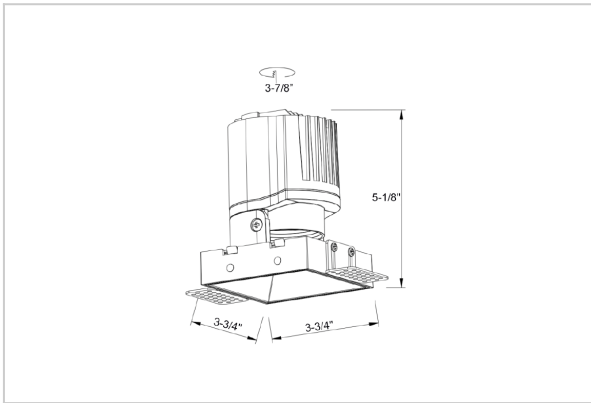

Thiea Down Lights

ITEM SKU#: 662187500805

Product Code : IK-RTHEIADL-15W-40K-WH-90C-60D

Voltage	100 - 277 V AC, 50-60 Hz
Lumen Output	1423.43lm
Power	15W
Efficacy	140lm/w
CCT	4000K
CRI	>90
Beam Angle	60°
Light Distribution	Wide flood
LED Type	COB
LED Light Source	Osram SOLERIQ S 19
Start Time	Instant
Driver	Stand Alone (included)
Operating Position	Non - Swiveling Type
Dimming	On-Off / Triac / 0-10 V
Construction	Sqaure
Mounting Type	Recessed
Heads	Single Head
Body Material	Aluminium Die cast
Finish	White
Length	3-3/4"
Height	5-1/8"
Cut Out	3-7/8"
Optics	Darklight Technology Black, Silver
Width (W)	3-3/4"
Application Area	Guest Room, Corridor, Restaurant, Meeting Room Club, Hall, Hotel Entrance

Beam Spread (Options)

Spot	15°	Medium	24°	Flood	38°	Wide Flood	60°
ft	Ø	ft	Ø	ft	Ø	ft	Ø
3.0	0.72	3.0	1.41	3.0	2.03	3.0	3.15
9.0	2.15	9.0	4.22	9.0	6.09	9.0	9.45
15.0	3.58	15.0	7.04	15.0	10.15	15.0	15.75

Theia, a square LED downlight made of aluminum die cast with high quality powder coated luminaire housing and optimum heat sink. Specular reflector & power grid / global connectors available with isolated LED Driver using Ultra bright OSRAM COB.