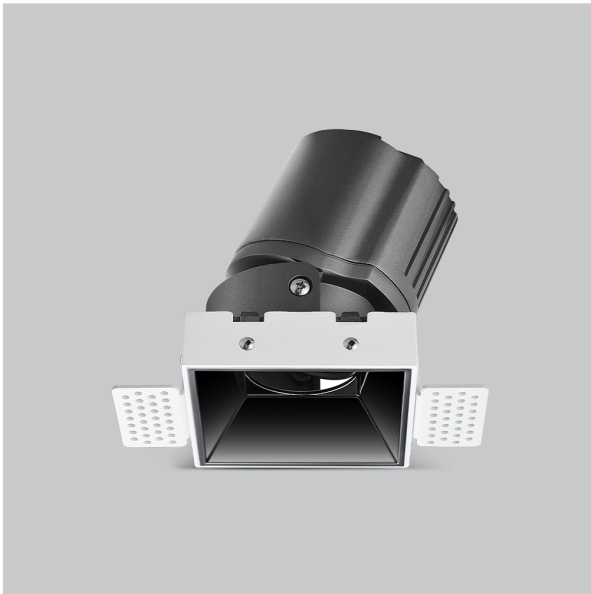

Thiea Down Lights

ITEM SKU#: 662187500805

Product Code : IK-RTHEIADL-15W-40K-WH-90C-60D

Voltage	100 - 277 V AC, 50-60 Hz
Lumen Output	1423.43lm
Power	15W
Efficacy	140lm/w
CCT	4000K
CRI	>90
Beam Angle	60°
Light Distribution	Wide flood
LED Type	COB
LED Light Source	Osram SOLERIQ S 19
Start Time	Instant
Driver	Stand Alone (included)
Operating Position	Non - Swiveling Type
Dimming	On-Off / Triac / 0-10 V
Construction	Sqaure
Mounting Type	Recessed
Heads	Single Head
Body Material	Aluminium Die cast
Finish	White
Length	3-3/4"
Height	5-1/8"
Cut Out	3-7/8"
Optics	Darklight Technology Black, Silver
Width (W)	3-3/4"
Application Area	Guest Room, Corridor, Restaurant, Meeting Room Club, Hall, Hotel Entrance

Beam Spread (Options)

Spot	15°	Medium	24°	Flood	38°	Wide Flood	60°
ft	Ø	ft	Ø	ft	Ø	ft	Ø
3.0	0.72	3.0	1.41	3.0	2.03	3.0	3.15
9.0	2.15	9.0	4.22	9.0	6.09	9.0	9.45
15.0	3.58	15.0	7.04	15.0	10.15	15.0	15.75

Theia, a square LED downlight made of aluminum die cast with high quality powder coated luminaire housing and optimum heat sink. Specular reflector & power grid / global connectors available with isolated LED Driver using Ultra bright OSRAM COB.