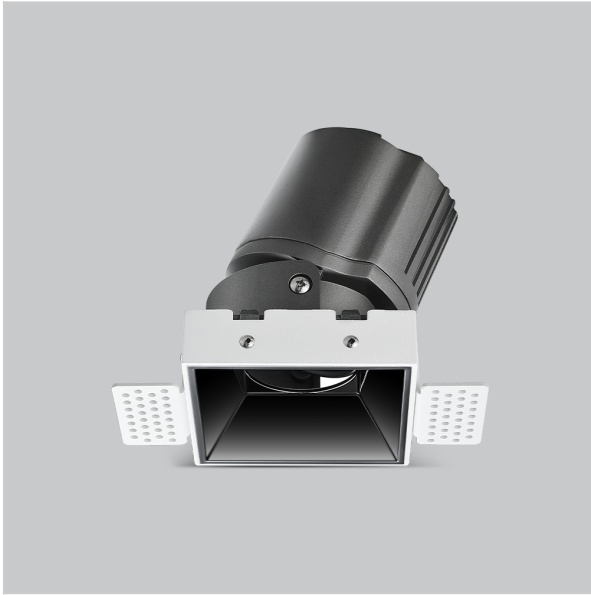

Thiea Down Lights

ITEM SKU#: 662187500799

Product Code : IK-RTHEIADL-15W-35K-WH-90C-60D

Voltage	100 - 277 V AC, 50-60 Hz
Lumen Output	1355.65lm
Power	15W
Efficacy	140lm/w
CCT	3500K
CRI	>90
Beam Angle	60°
Light Distribution	Wide flood
LED Type	COB
LED Light Source	Osram SOLERIQ S 19
Start Time	Instant
Driver	Stand Alone (included)
Operating Position	Non - Swiveling Type
Dimming	On-Off / Triac / 0-10 V
Construction	Sqaure
Mounting Type	Recessed
Heads	Single Head
Body Material	Aluminium Die cast
Finish	White
Length	3-3/4"
Height	5-1/8"
Cut Out	3-7/8"
Optics	Darklight Technology Black, Silver
Width (W)	3-3/4"
Application Area	Guest Room, Corridor, Restaurant, Meeting Room Club, Hall, Hotel Entrance

Beam Spread (Options)

Spot	15°	Medium	24°	Flood	38°	Wide Flood	60°
ft	Ø	ft	Ø	ft	Ø	ft	Ø
3.0	0.72	3.0	1.41	3.0	2.03	3.0	3.15
9.0	2.15	9.0	4.22	9.0	6.09	9.0	9.45
15.0	3.58	15.0	7.04	15.0	10.15	15.0	15.75

Theia, a square LED downlight made of aluminum die cast with high quality powder coated luminaire housing and optimum heat sink. Specular reflector & power grid / global connectors available with isolated LED Driver using Ultra bright OSRAM COB.