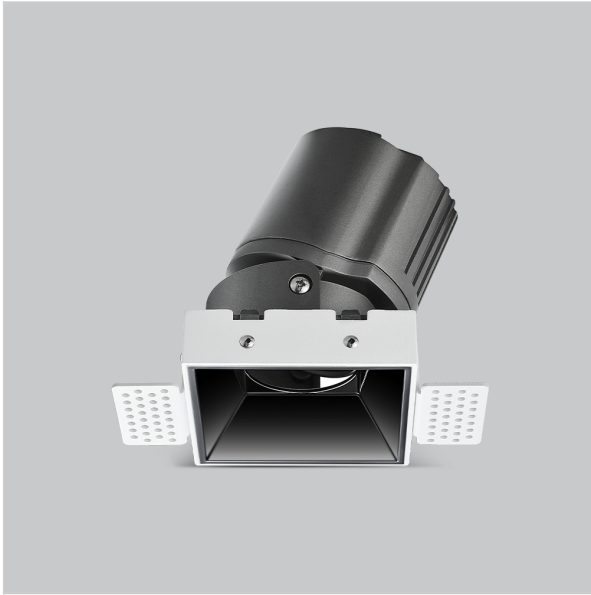

Thiea Down Lights

ITEM SKU#: 662187500782

Product Code : IK-RTHEIADL-15W-30K-WH-90C-60D

Voltage	100 - 277 V AC, 50-60 Hz
Lumen Output	1291.1lm
Power	15W
Efficacy	140lm/w
CCT	3000K
CRI	>90
Beam Angle	60°
Light Distribution	Wide flood
LED Type	COB
LED Light Source	Osram SOLERIQ S 19
Start Time	Instant
Driver	Stand Alone (included)
Operating Position	Non - Swiveling Type
Dimming	On-Off / Triac / 0-10 V
Construction	Sqaure
Mounting Type	Recessed
Heads	Single Head
Body Material	Aluminium Die cast
Finish	White
Length	3-3/4"
Height	5-1/8"
Cut Out	3-7/8"
Optics	Darklight Technology Black, Silver
Width (W)	3-3/4"
Application Area	Guest Room, Corridor, Restaurant, Meeting Room Club, Hall, Hotel Entrance

Beam Spread (Options)

Spot	15°	Medium	24°	Flood	38°	Wide Flood	60°
ft	Ø	ft	Ø	ft	Ø	ft	Ø
3.0	0.72	3.0	1.41	3.0	2.03	3.0	3.15
9.0	2.15	9.0	4.22	9.0	6.09	9.0	9.45
15.0	3.58	15.0	7.04	15.0	10.15	15.0	15.75

Theia, a square LED downlight made of aluminum die cast with high quality powder coated luminaire housing and optimum heat sink. Specular reflector & power grid / global connectors available with isolated LED Driver using Ultra bright OSRAM COB.