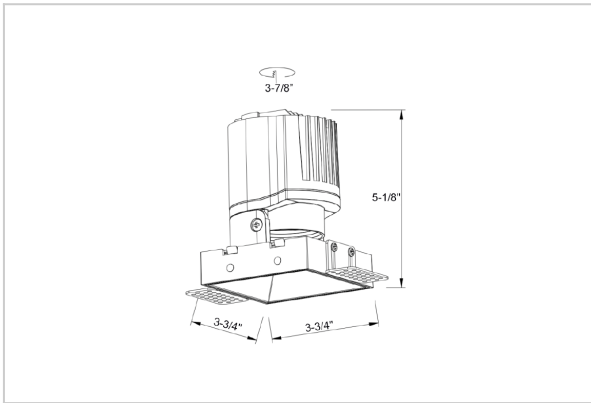

## Product Code : IK-RTHEIADL-15W-30K-WH-90C-60D

Voltage	100 - 277 V AC, 50-60 Hz
Lumen Output	1291.1lm
Power	15W
Efficacy	140lm/w
CCT	3000K
CRI	>90
Beam Angle	60°
Light Distribution	Wide flood
LED Type	COB
LED Light Source	Osram SOLERIQ S 19
Start Time	Instant
Driver	Stand Alone (included)
Operating Position	Non - Swiveling Type
Dimming	On-Off / Triac / 0-10 V
Construction	Sqaure
Mounting Type	Recessed
Heads	Single Head
Body Material	Aluminium Die cast
Finish	White
Length	3-3/4"
Height	5-1/8"
Cut Out	3-7/8"
Optics	Darklight Technology Black, Silver
Width (W)	3-3/4"
Application Area	Guest Room, Corridor, Restaurant, Meeting Room Club, Hall, Hotel Entrance

### Beam Spread (Options)

Spot	15°	Medium	24°	Flood	38°	Wide Flood	60°
ft	Ø	ft	Ø	ft	Ø	ft	Ø
3.0	0.72	3.0	1.41	3.0	2.03	3.0	3.15
9.0	2.15	9.0	4.22	9.0	6.09	9.0	9.45
15.0	3.58	15.0	7.04	15.0	10.15	15.0	15.75