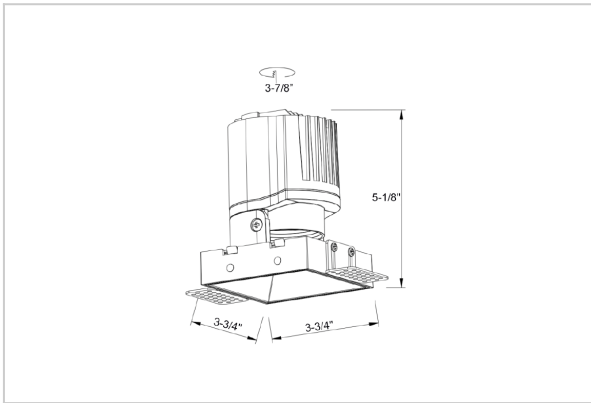

Thiea Down Lights

ITEM SKU#: 662187500782

Product Code : IK-RTHEIADL-15W-30K-WH-90C-60D

Voltage	100 - 277 V AC, 50-60 Hz
Lumen Output	1291.1lm
Power	15W
Efficacy	140lm/w
CCT	3000K
CRI	>90
Beam Angle	60°
Light Distribution	Wide flood
LED Type	COB
LED Light Source	Osram SOLERIQ S 19
Start Time	Instant
Driver	Stand Alone (included)
Operating Position	Non - Swiveling Type
Dimming	On-Off / Triac / 0-10 V
Construction	Sqaure
Mounting Type	Recessed
Heads	Single Head
Body Material	Aluminium Die cast
Finish	White
Length	3-3/4"
Height	5-1/8"
Cut Out	3-7/8"
Optics	Darklight Technology Black, Silver
Width (W)	3-3/4"
Application Area	Guest Room, Corridor, Restaurant, Meeting Room Club, Hall, Hotel Entrance

Beam Spread (Options)

Spot	15°	Medium	24°	Flood	38°	Wide Flood	60°
ft	Ø	ft	Ø	ft	Ø	ft	Ø
3.0	0.72	3.0	1.41	3.0	2.03	3.0	3.15
9.0	2.15	9.0	4.22	9.0	6.09	9.0	9.45
15.0	3.58	15.0	7.04	15.0	10.15	15.0	15.75

Theia, a square LED downlight made of aluminum die cast with high quality powder coated luminaire housing and optimum heat sink. Specular reflector & power grid / global connectors available with isolated LED Driver using Ultra bright OSRAM COB.