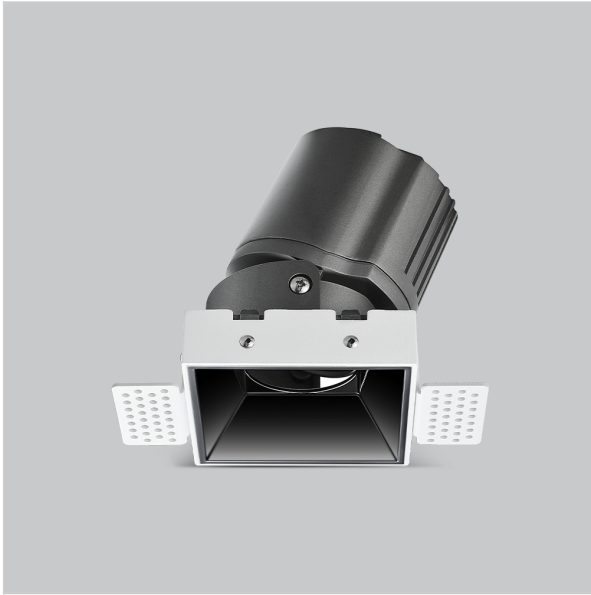

Thiea Down Lights

ITEM SKU#: 662187500775

Product Code : IK-RTHEIADL-15W-27K-WH-90C-60D

Voltage	100 - 277 V AC, 50-60 Hz
Lumen Output	1229.61lm
Power	15W
Efficacy	140lm/w
CCT	2700K
CRI	>90
Beam Angle	60°
Light Distribution	Wide flood
LED Type	COB
LED Light Source	Osram SOLERIQ S 19
Start Time	Instant
Driver	Stand Alone (included)
Operating Position	Non - Swiveling Type
Dimming	On-Off / Triac / 0-10 V
Construction	Sqaure
Mounting Type	Recessed
Heads	Single Head
Body Material	Aluminium Die cast
Finish	White
Length	3-3/4"
Height	5-1/8"
Cut Out	3-7/8"
Optics	Darklight Technology Black, Silver
Width (W)	3-3/4"
Application Area	Guest Room, Corridor, Restaurant, Meeting Room Club, Hall, Hotel Entrance

Beam Spread (Options)

Spot	15°	Medium	24°	Flood	38°	Wide Flood	60°
ft	Ø	ft	Ø	ft	Ø	ft	Ø
3.0	0.72	3.0	1.41	3.0	2.03	3.0	3.15
9.0	2.15	9.0	4.22	9.0	6.09	9.0	9.45
15.0	3.58	15.0	7.04	15.0	10.15	15.0	15.75

Theia, a square LED downlight made of aluminum die cast with high quality powder coated luminaire housing and optimum heat sink. Specular reflector & power grid / global connectors available with isolated LED Driver using Ultra bright OSRAM COB.