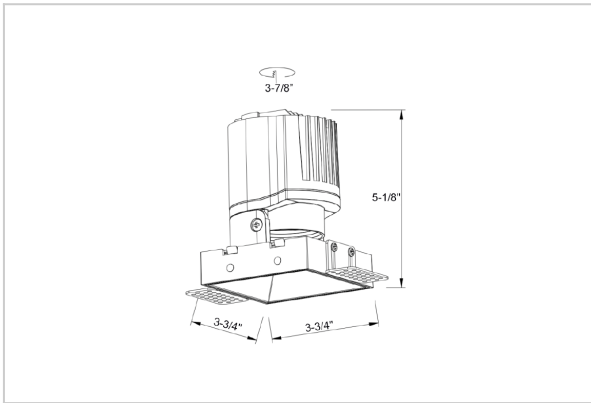

Thiea Down Lights

ITEM SKU#: 662187500775

Product Code : IK-RTHEIADL-15W-27K-WH-90C-60D

Voltage	100 - 277 V AC, 50-60 Hz
Lumen Output	1229.61lm
Power	15W
Efficacy	140lm/w
CCT	2700K
CRI	>90
Beam Angle	60°
Light Distribution	Wide flood
LED Type	COB
LED Light Source	Osram SOLERIQ S 19
Start Time	Instant
Driver	Stand Alone (included)
Operating Position	Non - Swiveling Type
Dimming	On-Off / Triac / 0-10 V
Construction	Sqaure
Mounting Type	Recessed
Heads	Single Head
Body Material	Aluminium Die cast
Finish	White
Length	3-3/4"
Height	5-1/8"
Cut Out	3-7/8"
Optics	Darklight Technology Black, Silver
Width (W)	3-3/4"
Application Area	Guest Room, Corridor, Restaurant, Meeting Room Club, Hall, Hotel Entrance

Beam Spread (Options)

Spot	15°	Medium	24°	Flood	38°	Wide Flood	60°
ft	Ø	ft	Ø	ft	Ø	ft	Ø
3.0	0.72	3.0	1.41	3.0	2.03	3.0	3.15
9.0	2.15	9.0	4.22	9.0	6.09	9.0	9.45
15.0	3.58	15.0	7.04	15.0	10.15	15.0	15.75

Theia, a square LED downlight made of aluminum die cast with high quality powder coated luminaire housing and optimum heat sink. Specular reflector & power grid / global connectors available with isolated LED Driver using Ultra bright OSRAM COB.