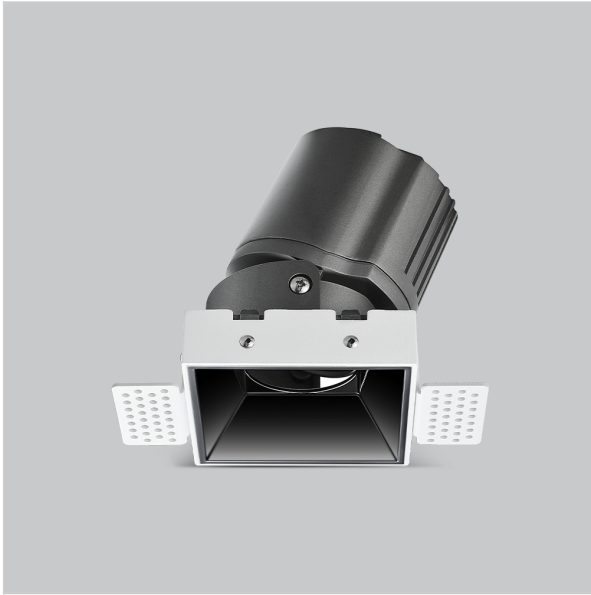

Thiea Down Lights

ITEM SKU#: 662187500768

Product Code : IK-RTHEIADL-15W-40K-WH-90C-38D

Voltage	100 - 277 V AC, 50-60 Hz
Lumen Output	1416.38lm
Power	15W
Efficacy	140lm/w
CCT	4000K
CRI	>90
Beam Angle	38°
Light Distribution	Flood
LED Type	COB
LED Light Source	Osram SOLERIQ S 19
Start Time	Instant
Driver	Stand Alone (included)
Operating Position	Non - Swiveling Type
Dimming	On-Off / Triac / 0-10 V
Construction	Sqaure
Mounting Type	Recessed
Heads	Single Head
Body Material	Aluminium Die cast
Finish	White
Length	3-3/4"
Height	5-1/8"
Cut Out	3-7/8"
Optics	Darklight Technology Black, Silver
Width (W)	3-3/4"
Application Area	Guest Room, Corridor, Restaurant, Meeting Room Club, Hall, Hotel Entrance

Beam Spread (Options)

Spot	15°	Medium	24°	Flood	38°	Wide Flood	60°
ft	Ø	ft	Ø	ft	Ø	ft	Ø
3.0	0.72	3.0	1.41	3.0	2.03	3.0	3.15
9.0	2.15	9.0	4.22	9.0	6.09	9.0	9.45
15.0	3.58	15.0	7.04	15.0	10.15	15.0	15.75

Theia, a square LED downlight made of aluminum die cast with high quality powder coated luminaire housing and optimum heat sink. Specular reflector & power grid / global connectors available with isolated LED Driver using Ultra bright OSRAM COB.