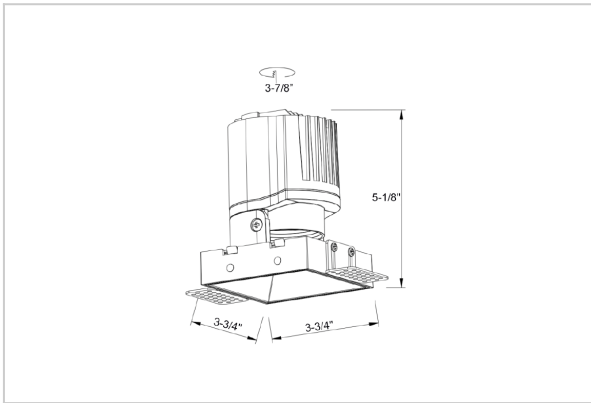

Thiea Down Lights

ITEM SKU#: 662187500768

Product Code : IK-RTHEIADL-15W-40K-WH-90C-38D

Voltage	100 - 277 V AC, 50-60 Hz
Lumen Output	1416.38lm
Power	15W
Efficacy	140lm/w
CCT	4000K
CRI	>90
Beam Angle	38°
Light Distribution	Flood
LED Type	COB
LED Light Source	Osram SOLERIQ S 19
Start Time	Instant
Driver	Stand Alone (included)
Operating Position	Non - Swiveling Type
Dimming	On-Off / Triac / 0-10 V
Construction	Sqaure
Mounting Type	Recessed
Heads	Single Head
Body Material	Aluminium Die cast
Finish	White
Length	3-3/4"
Height	5-1/8"
Cut Out	3-7/8"
Optics	Darklight Technology Black, Silver
Width (W)	3-3/4"
Application Area	Guest Room, Corridor, Restaurant, Meeting Room Club, Hall, Hotel Entrance

Beam Spread (Options)

Spot	15°	Medium	24°	Flood	38°	Wide Flood	60°
ft	Ø	ft	Ø	ft	Ø	ft	Ø
3.0	0.72	3.0	1.41	3.0	2.03	3.0	3.15
9.0	2.15	9.0	4.22	9.0	6.09	9.0	9.45
15.0	3.58	15.0	7.04	15.0	10.15	15.0	15.75

Theia, a square LED downlight made of aluminum die cast with high quality powder coated luminaire housing and optimum heat sink. Specular reflector & power grid / global connectors available with isolated LED Driver using Ultra bright OSRAM COB.