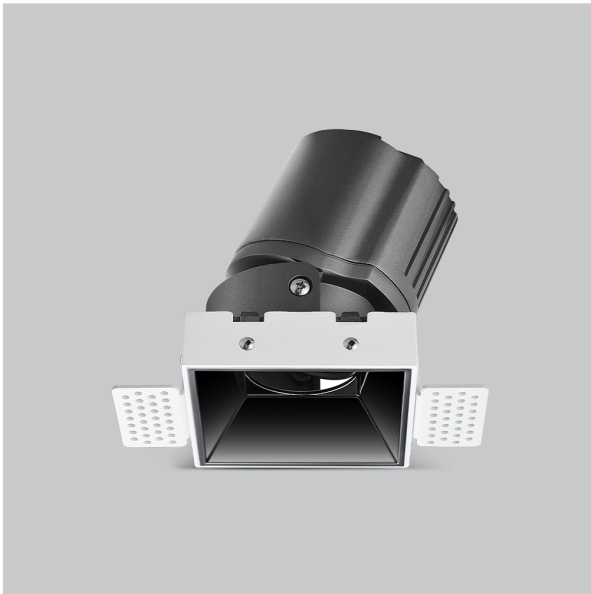

Thiea Down Lights

ITEM SKU#: 662187500737

Product Code : IK-RTHEIADL-15W-27K-WH-90C-38D

Voltage	100 - 277 V AC, 50-60 Hz
Lumen Output	1223.52lm
Power	15W
Efficacy	140lm/w
CCT	2700K
CRI	>90
Beam Angle	38°
Light Distribution	Flood
LED Type	COB
LED Light Source	Osram SOLERIQ S 19
Start Time	Instant
Driver	Stand Alone (included)
Operating Position	Non - Swiveling Type
Dimming	On-Off / Triac / 0-10 V
Construction	Sqaure
Mounting Type	Recessed
Heads	Single Head
Body Material	Aluminium Die cast
Finish	White
Length	3-3/4"
Height	5-1/8"
Cut Out	3-7/8"
Optics	Darklight Technology Black, Silver
Width (W)	3-3/4"
Application Area	Guest Room, Corridor, Restaurant, Meeting Room Club, Hall, Hotel Entrance

Beam Spread (Options)

Spot	15°	Medium	24°	Flood	38°	Wide Flood	60°
ft	Ø	ft	Ø	ft	Ø	ft	Ø
3.0	0.72	3.0	1.41	3.0	2.03	3.0	3.15
9.0	2.15	9.0	4.22	9.0	6.09	9.0	9.45
15.0	3.58	15.0	7.04	15.0	10.15	15.0	15.75

Theia, a square LED downlight made of aluminum die cast with high quality powder coated luminaire housing and optimum heat sink. Specular reflector & power grid / global connectors available with isolated LED Driver using Ultra bright OSRAM COB.