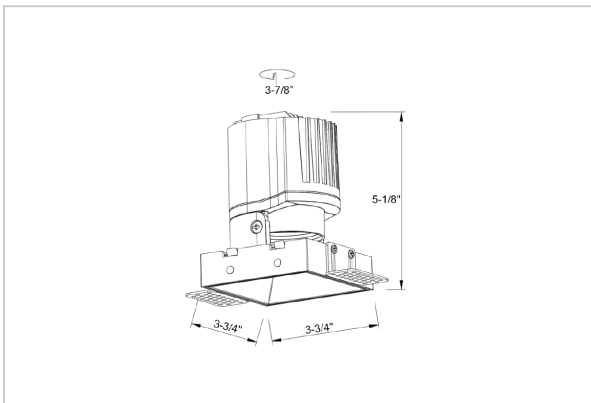

Thiea Down Lights

ITEM SKU#: 662187500737

Product Code : IK-RTHEIADL-15W-27K-WH-90C-38D

Voltage	100 - 277 V AC, 50-60 Hz
Lumen Output	1223.52lm
Power	15W
Efficacy	140lm/w
CCT	2700K
CRI	>90
Beam Angle	38°
Light Distribution	Flood
LED Type	COB
LED Light Source	Osram SOLERIQ S 19
Start Time	Instant
Driver	Stand Alone (included)
Operating Position	Non - Swiveling Type
Dimming	On-Off / Triac / 0-10 V
Construction	Sqaure
Mounting Type	Recessed
Heads	Single Head
Body Material	Aluminium Die cast
Finish	White
Length	3-3/4"
Height	5-1/8"
Cut Out	3-7/8"
Optics	Darklight Technology Black, Silver
Width (W)	3-3/4"
Application Area	Guest Room, Corridor, Restaurant, Meeting Room Club, Hall, Hotel Entrance

Beam Spread (Options)

Spot	15°	Medium	24°	Flood	38°	Wide Flood	60°
ft	Ø	ft	Ø	ft	Ø	ft	Ø
3.0	0.72	3.0	1.41	3.0	2.03	3.0	3.15
9.0	2.15	9.0	4.22	9.0	6.09	9.0	9.45
15.0	3.58	15.0	7.04	15.0	10.15	15.0	15.75

Theia, a square LED downlight made of aluminum die cast with high quality powder coated luminaire housing and optimum heat sink. Specular reflector & power grid / global connectors available with isolated LED Driver using Ultra bright OSRAM COB.