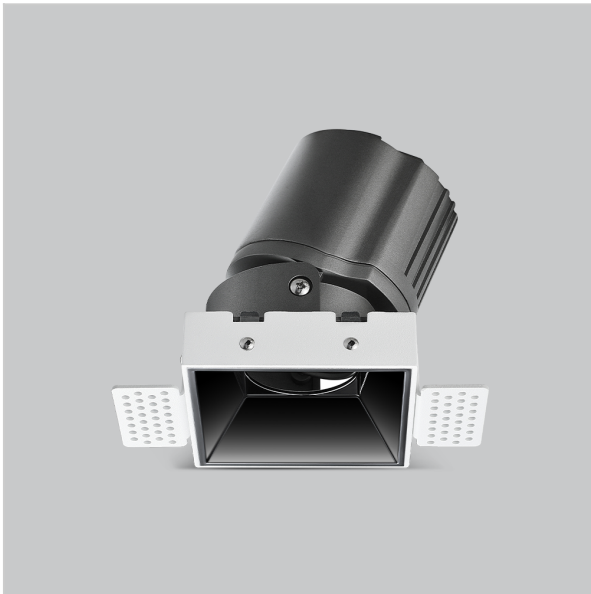

Thiea Down Lights

ITEM SKU#: 662187500713

Product Code : IK-RTHEIADL-15W-35K-WH-90C-24D

Voltage	100 - 277 V AC, 50-60 Hz
Lumen Output	1408.57lm
Power	15W
Efficacy	140lm/w
CCT	3500K
CRI	>90
Beam Angle	24°
Light Distribution	Medium
LED Type	COB
LED Light Source	Osram SOLERIQ S 19
Start Time	Instant
Driver	Stand Alone (included)
Operating Position	Non - Swiveling Type
Dimming	On-Off / Triac / 0-10 V
Construction	Sqaure
Mounting Type	Recessed
Heads	Single Head
Body Material	Aluminium Die cast
Finish	White
Length	3-3/4"
Height	5-1/8"
Cut Out	3-7/8"
Optics	Darklight Technology Black, Silver
Width (W)	3-3/4"
Application Area	Guest Room, Corridor, Restaurant, Meeting Room Club, Hall, Hotel Entrance

Beam Spread (Options)

Spot	15°	Medium	24°	Flood	38°	Wide Flood	60°
ft	Ø	ft	Ø	ft	Ø	ft	Ø
3.0	0.72	3.0	1.41	3.0	2.03	3.0	3.15
9.0	2.15	9.0	4.22	9.0	6.09	9.0	9.45
15.0	3.58	15.0	7.04	15.0	10.15	15.0	15.75

Theia, a square LED downlight made of aluminum die cast with high quality powder coated luminaire housing and optimum heat sink. Specular reflector & power grid / global connectors available with isolated LED Driver using Ultra bright OSRAM COB.