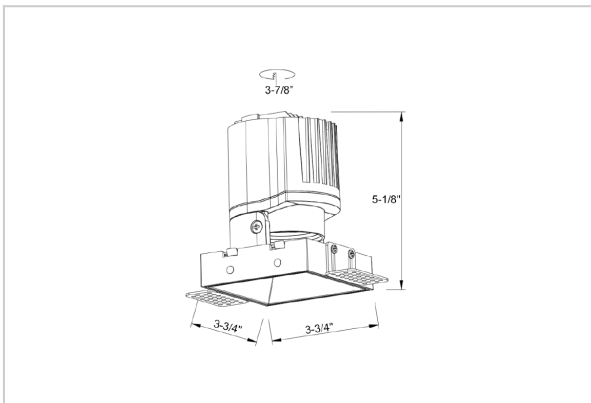

Thiea Down Lights

ITEM SKU#: 662187500713

Product Code : IK-RTHEIADL-15W-35K-WH-90C-24D

Voltage	100 - 277 V AC, 50-60 Hz
Lumen Output	1408.57lm
Power	15W
Efficacy	140lm/w
CCT	3500K
CRI	>90
Beam Angle	24°
Light Distribution	Medium
LED Type	COB
LED Light Source	Osram SOLERIQ S 19
Start Time	Instant
Driver	Stand Alone (included)
Operating Position	Non - Swiveling Type
Dimming	On-Off / Triac / 0-10 V
Construction	Sqaure
Mounting Type	Recessed
Heads	Single Head
Body Material	Aluminium Die cast
Finish	White
Length	3-3/4"
Height	5-1/8"
Cut Out	3-7/8"
Optics	Darklight Technology Black, Silver
Width (W)	3-3/4"
Application Area	Guest Room, Corridor, Restaurant, Meeting Room Club, Hall, Hotel Entrance

Beam Spread (Options)

Spot	15°	Medium	24°	Flood	38°	Wide Flood	60°
ft	Ø	ft	Ø	ft	Ø	ft	Ø
3.0	0.72	3.0	1.41	3.0	2.03	3.0	3.15
9.0	2.15	9.0	4.22	9.0	6.09	9.0	9.45
15.0	3.58	15.0	7.04	15.0	10.15	15.0	15.75

Theia, a square LED downlight made of aluminum die cast with high quality powder coated luminaire housing and optimum heat sink. Specular reflector & power grid / global connectors available with isolated LED Driver using Ultra bright OSRAM COB.