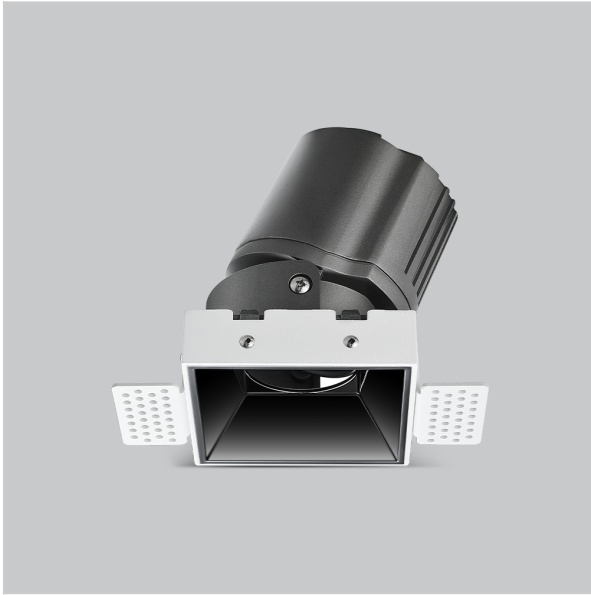

Thiea Down Lights

ITEM SKU#: 662187500706

Product Code : IK-RTHEIADL-15W-30K-WH-90C-24D

Voltage	100 - 277 V AC, 50-60 Hz
Lumen Output	1341.5lm
Power	15W
Efficacy	140lm/w
CCT	3000K
CRI	>90
Beam Angle	24°
Light Distribution	Medium
LED Type	COB
LED Light Source	Osram SOLERIQ S 19
Start Time	Instant
Driver	Stand Alone (included)
Operating Position	Non - Swiveling Type
Dimming	On-Off / Triac / 0-10 V
Construction	Sqaure
Mounting Type	Recessed
Heads	Single Head
Body Material	Aluminium Die cast
Finish	White
Length	3-3/4"
Height	5-1/8"
Cut Out	3-7/8"
Optics	Darklight Technology Black, Silver
Width (W)	3-3/4"
Application Area	Guest Room, Corridor, Restaurant, Meeting Room Club, Hall, Hotel Entrance

Beam Spread (Options)

Spot	15°	Medium	24°	Flood	38°	Wide Flood	60°
ft	Ø	ft	Ø	ft	Ø	ft	Ø
3.0	0.72	3.0	1.41	3.0	2.03	3.0	3.15
9.0	2.15	9.0	4.22	9.0	6.09	9.0	9.45
15.0	3.58	15.0	7.04	15.0	10.15	15.0	15.75

Theia, a square LED downlight made of aluminum die cast with high quality powder coated luminaire housing and optimum heat sink. Specular reflector & power grid / global connectors available with isolated LED Driver using Ultra bright OSRAM COB.